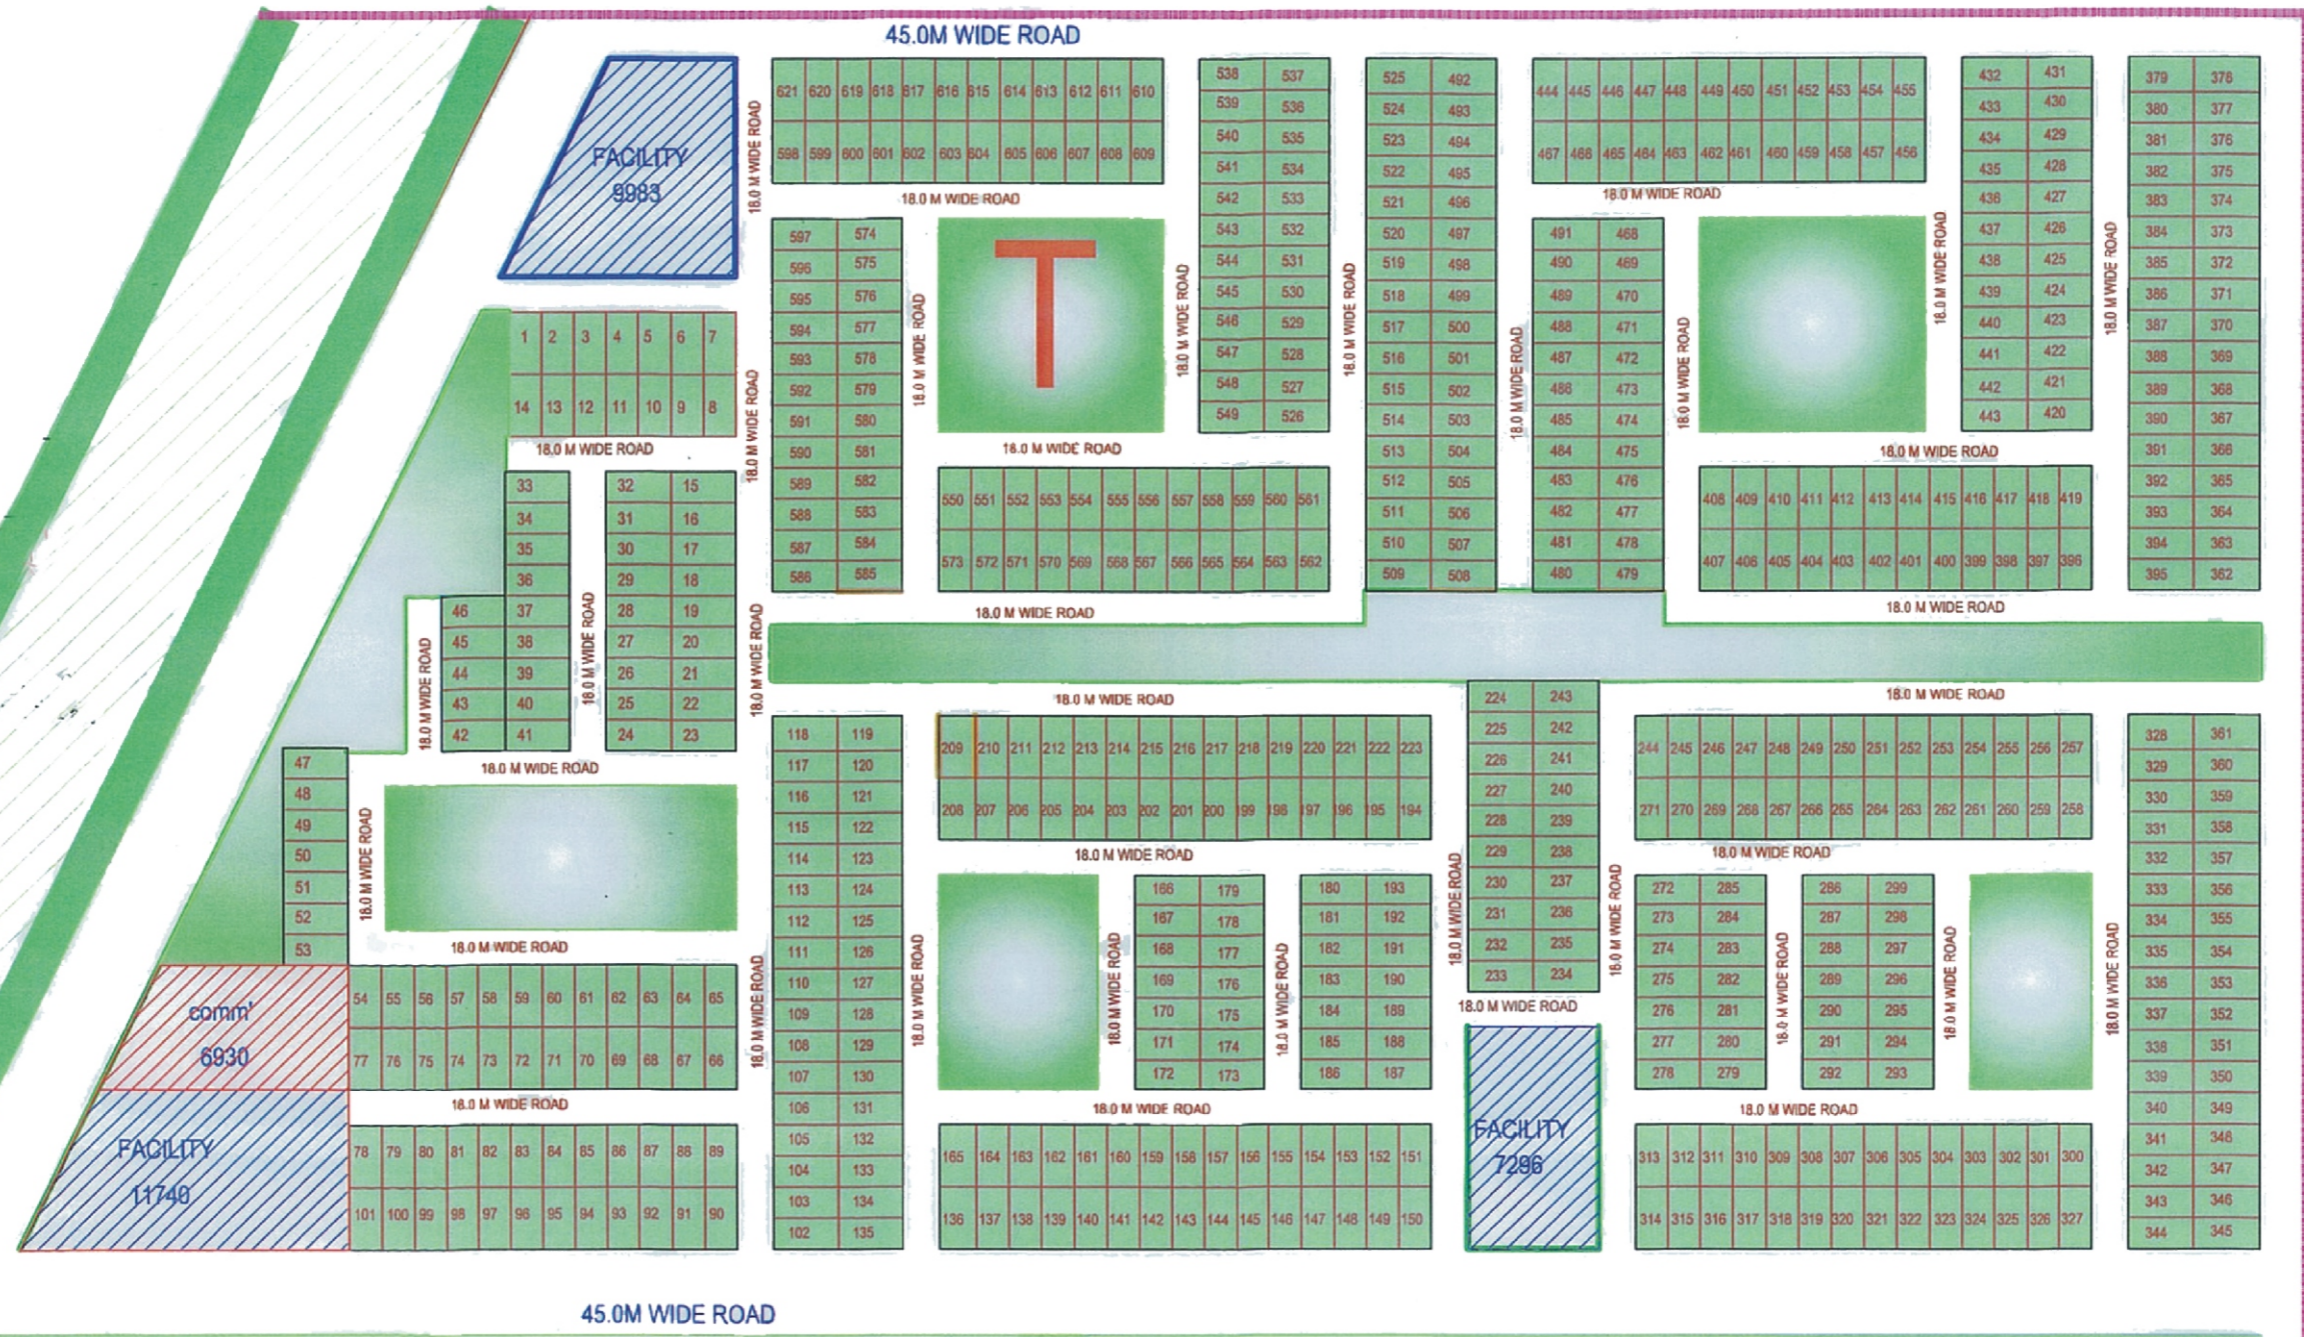

SECTOR-20

POCKET-T

PLOT	COLOUR
500mtr	

45.0M WIDE ROAD