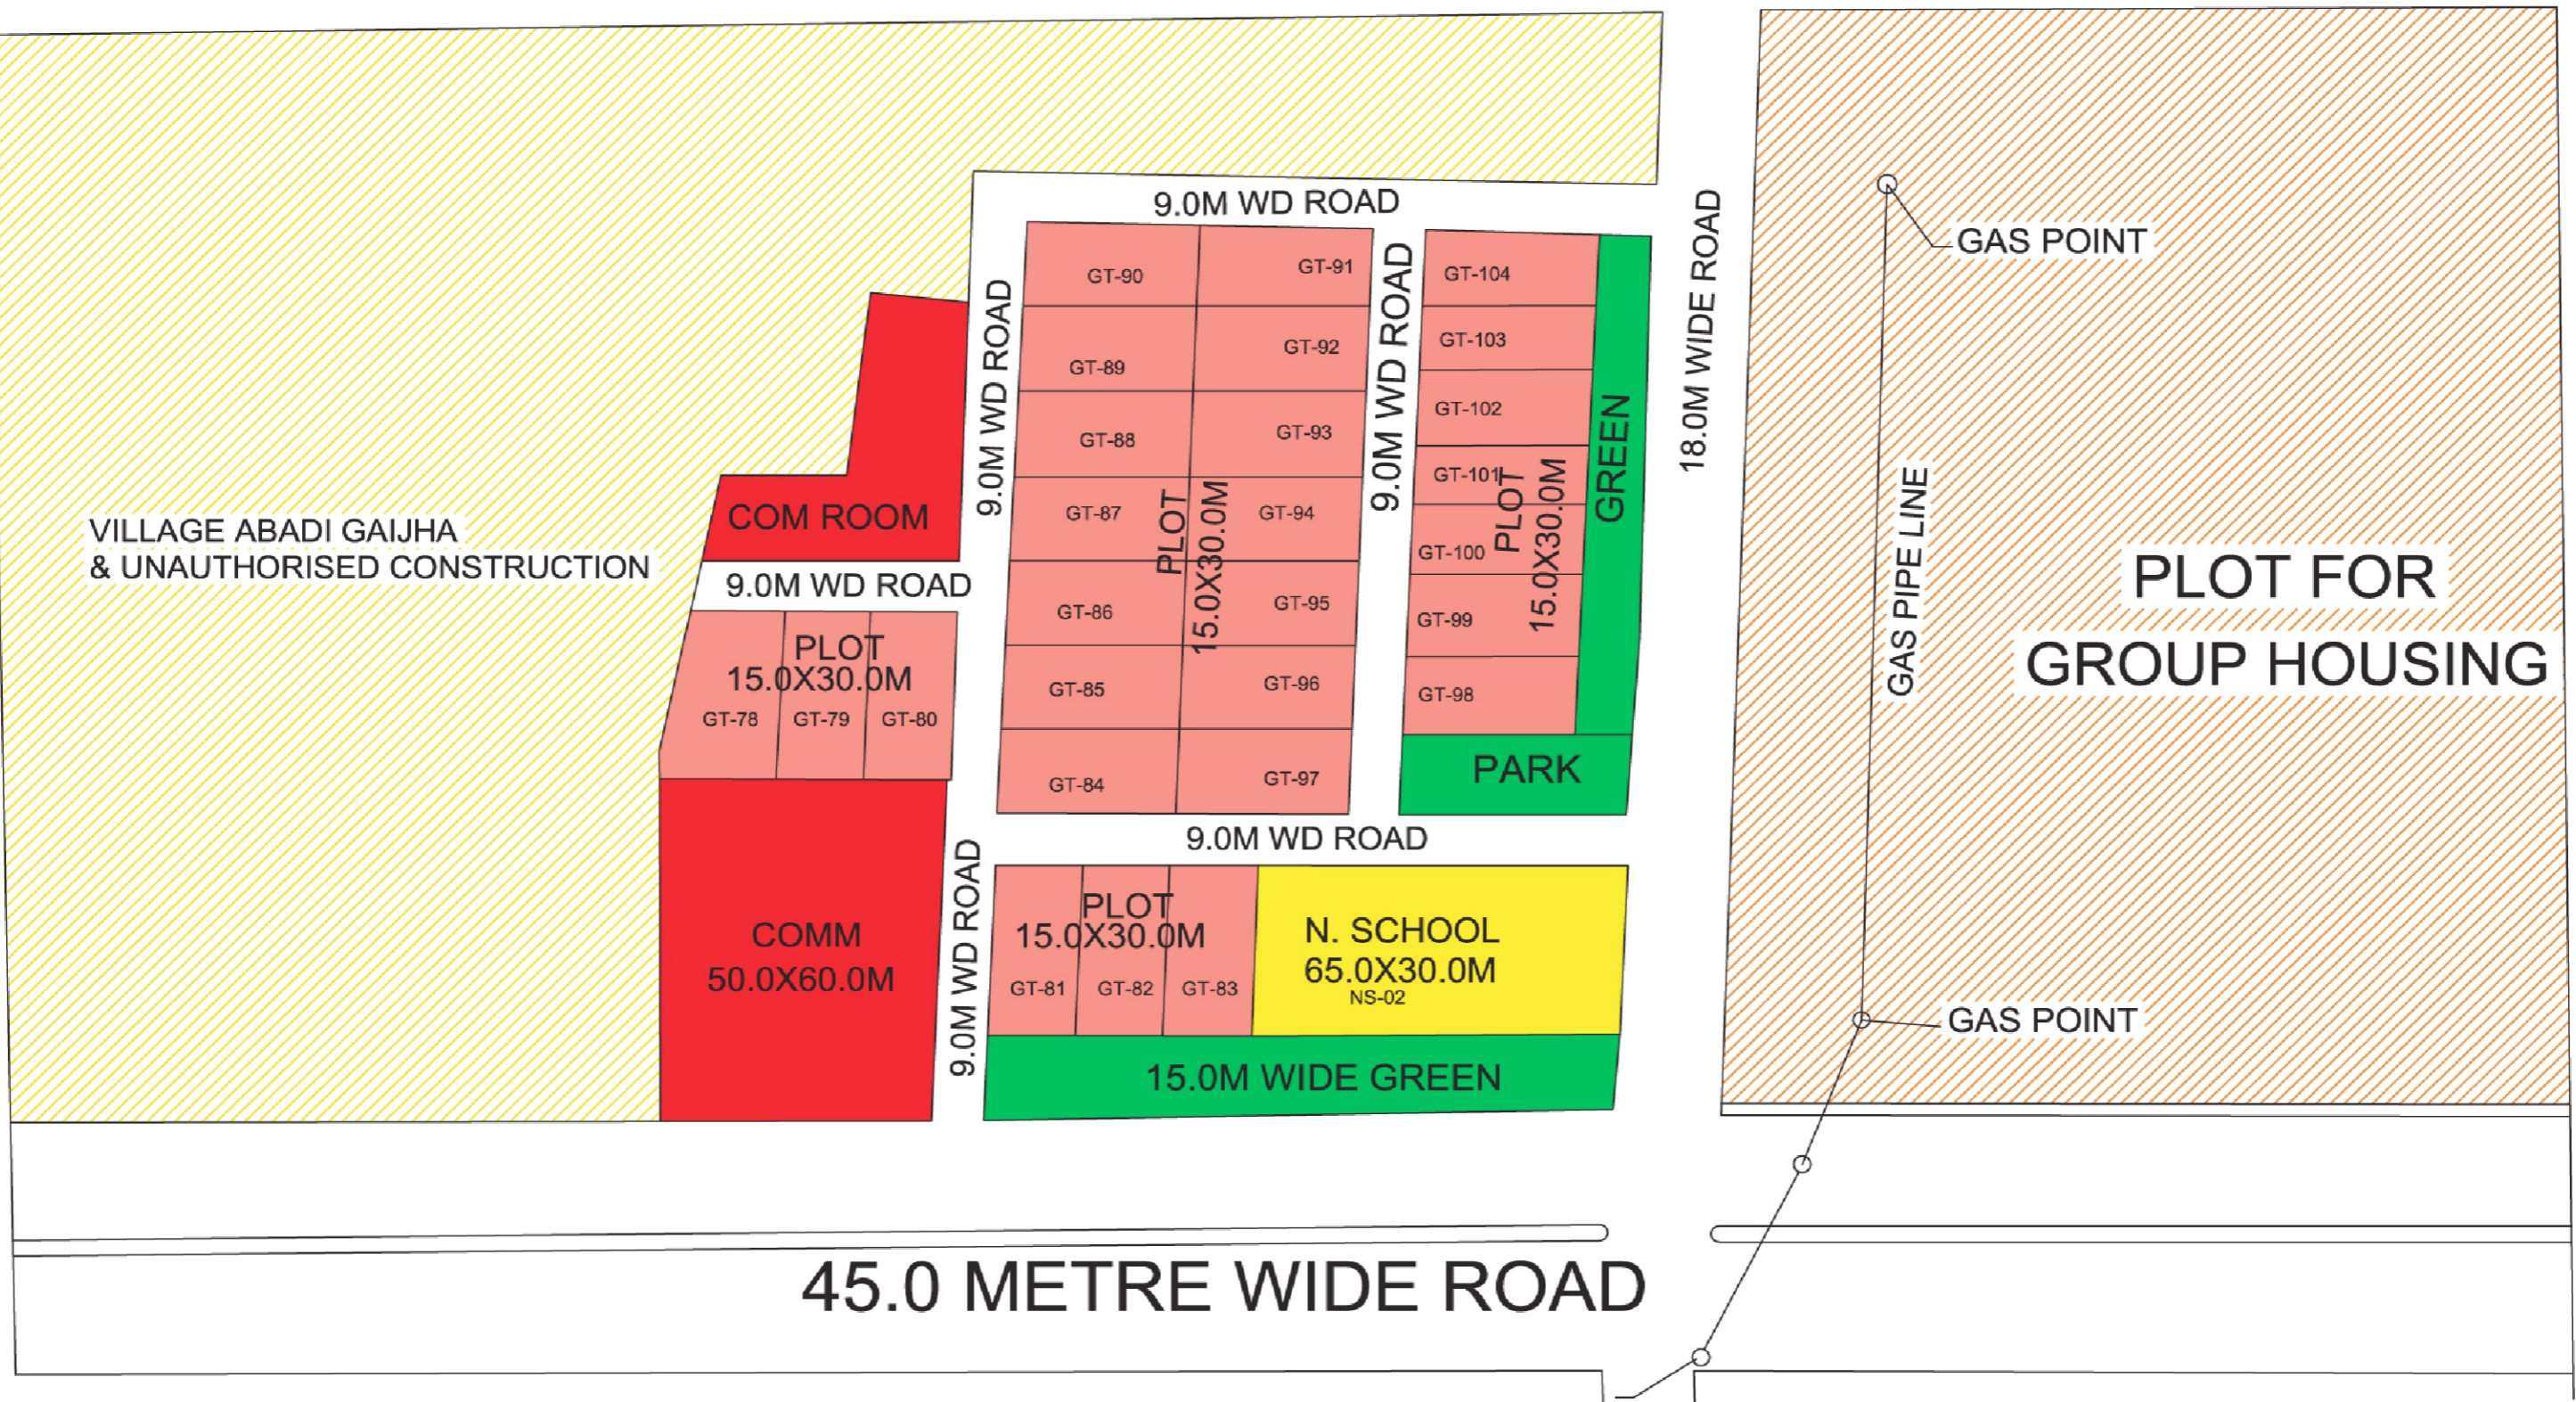

SECTOR-108

SECTOR-92

45.0 METRE WIDE ROAD

**NOTE:-**

THIS DRAWING HAS BEEN APPROVED BY C.C.E.O. VIDE ORDER DATED 10-3-05 IN THE FILE TP&A (5% GEJHA VILLAGE FILE) ON PAGE NO. 27/N.

SECTOR-93 PART POCKET PLANNED AS PER DETAILED SURVEY & DIMENSION PLAN PROVIDED BY SPE-III.

**LAY-OUT PLAN OF SECTOR 93, NOIDA**