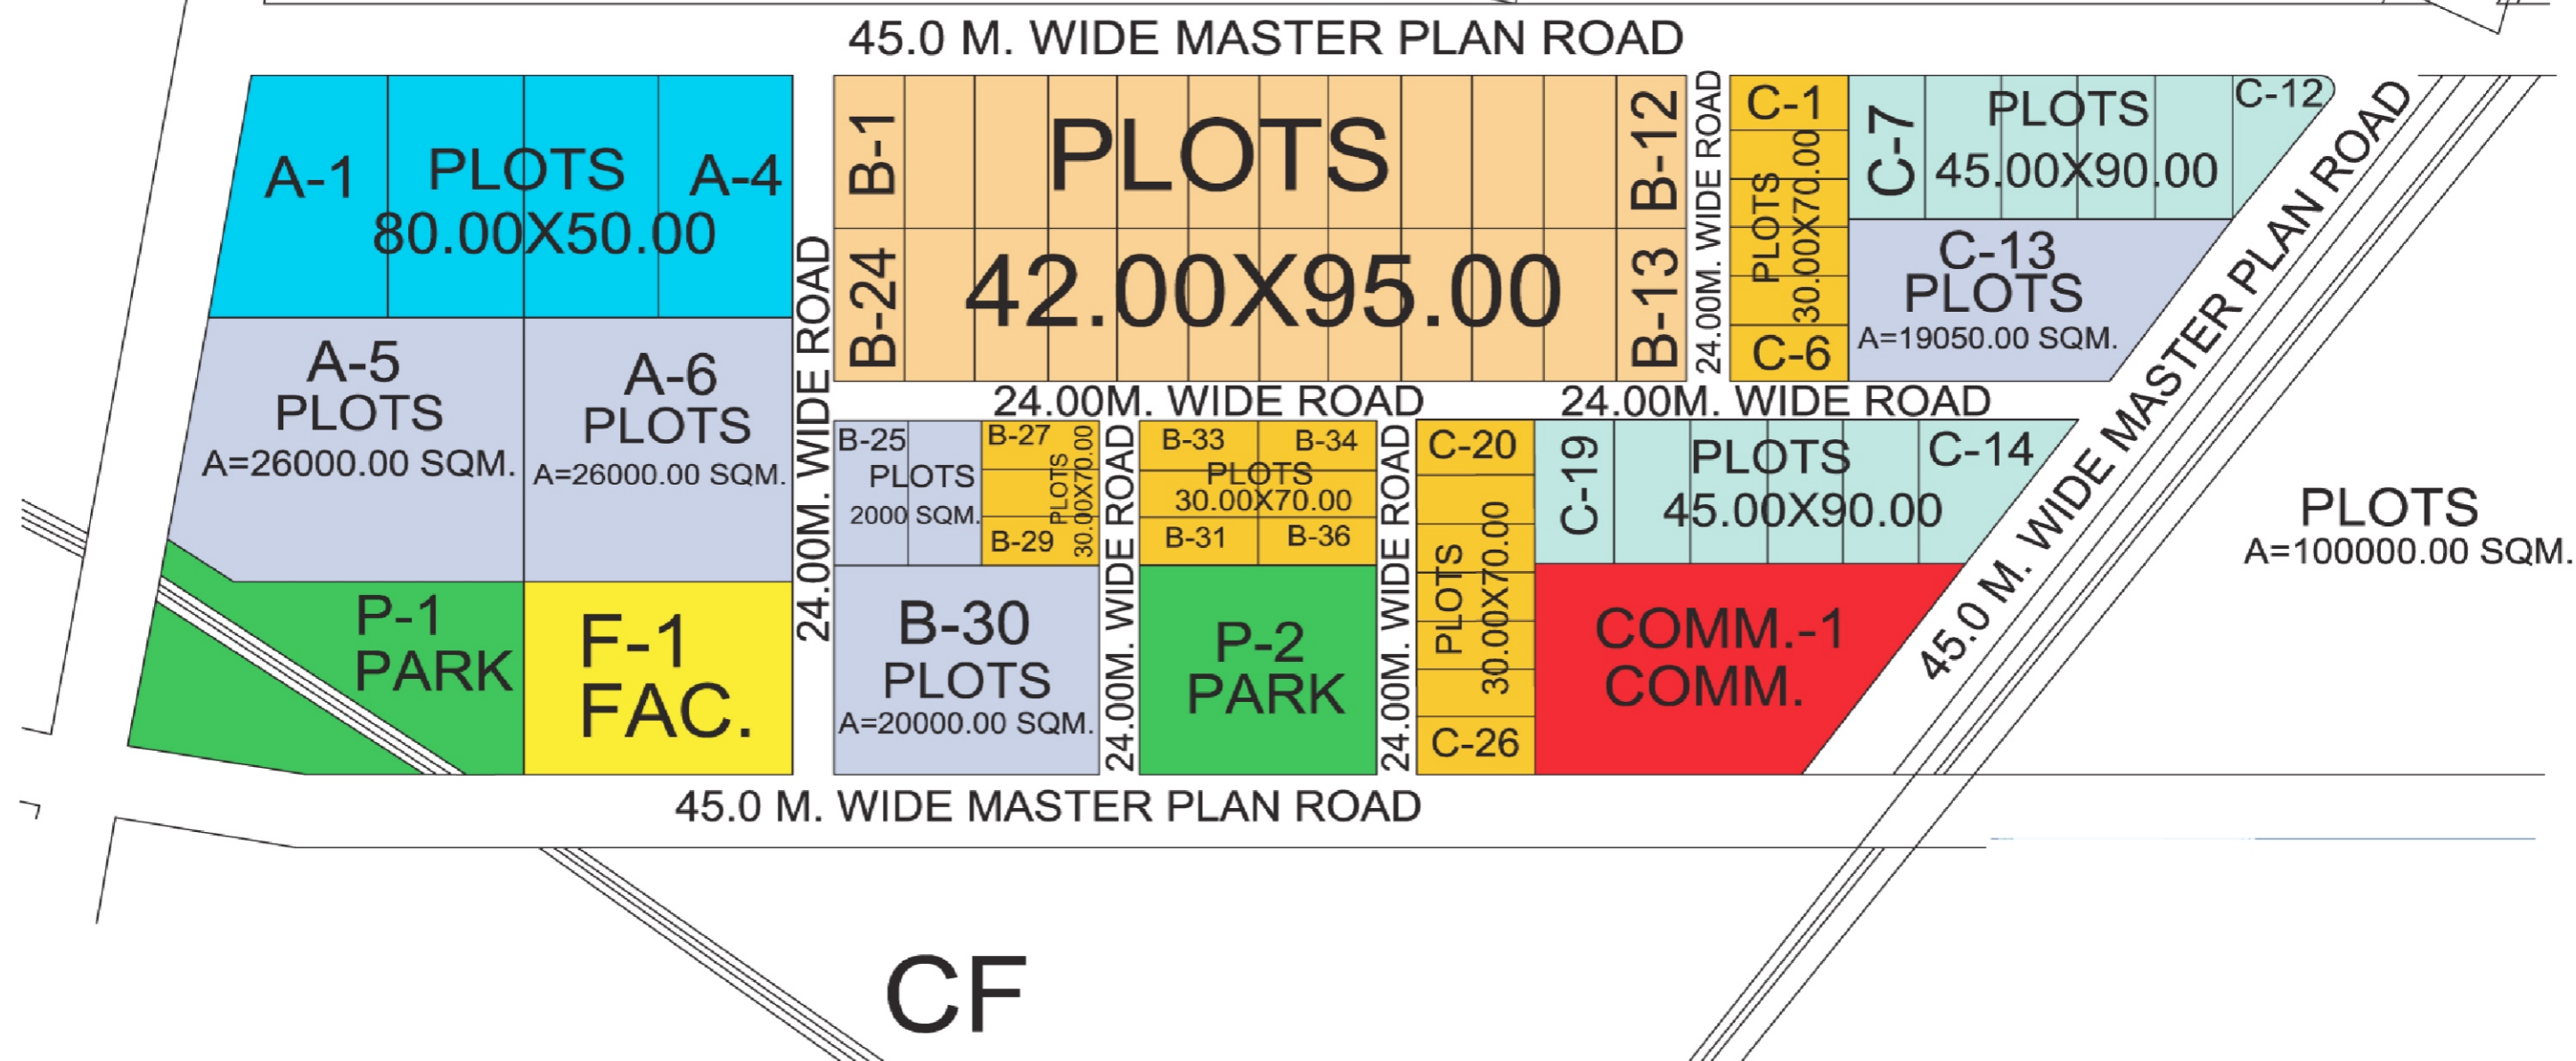

YAKOOPUR

AREA STATEMENT

TOTAL SECTOR AREA	48.16 HECT.	
AREA UNDER PLOTS	34.81	72.28%
AREA UNDER COMMERCIAL	02.63	05.46%
AREA UNDER FACILITIES	01.92	03.99%
AREA UNDER PARK	04.47	09.28%
AREA UNDER ROAD	04.33	08.99%
TOTAL	48.16	100%

STATEMENT OF PLOTS

S.NO.	PLOT SIZE	PLOT AREA	Nos
1.	42.00X95.00	3990.00 SQM.	24
2.	30.00X70.00	2100.00 SQM.	22
3.	45.00X90.00	4050.00 SQM.	12
4.	80.00X150.00	12000.00 SQM.	04
5.	-	26000.00 SQM.	02
6.	-	19050.00 SQM.	01
7.	-	4000.00 SQM.	01
8.	-	-	02

TOTAL No's OF PLOT = 68

LAY-OUT PLAN OF SECTOR-85, NOIDA

Short Time Printographics
A Digital Print Shop

G-129, Neelkanth Plaza, Alpha Commercial Belt, Greater Noida
Telefax : 0120 - 4242135, 9310730955, 9811547684, 9540025355
E-mail : shorttime2010@gmail.com