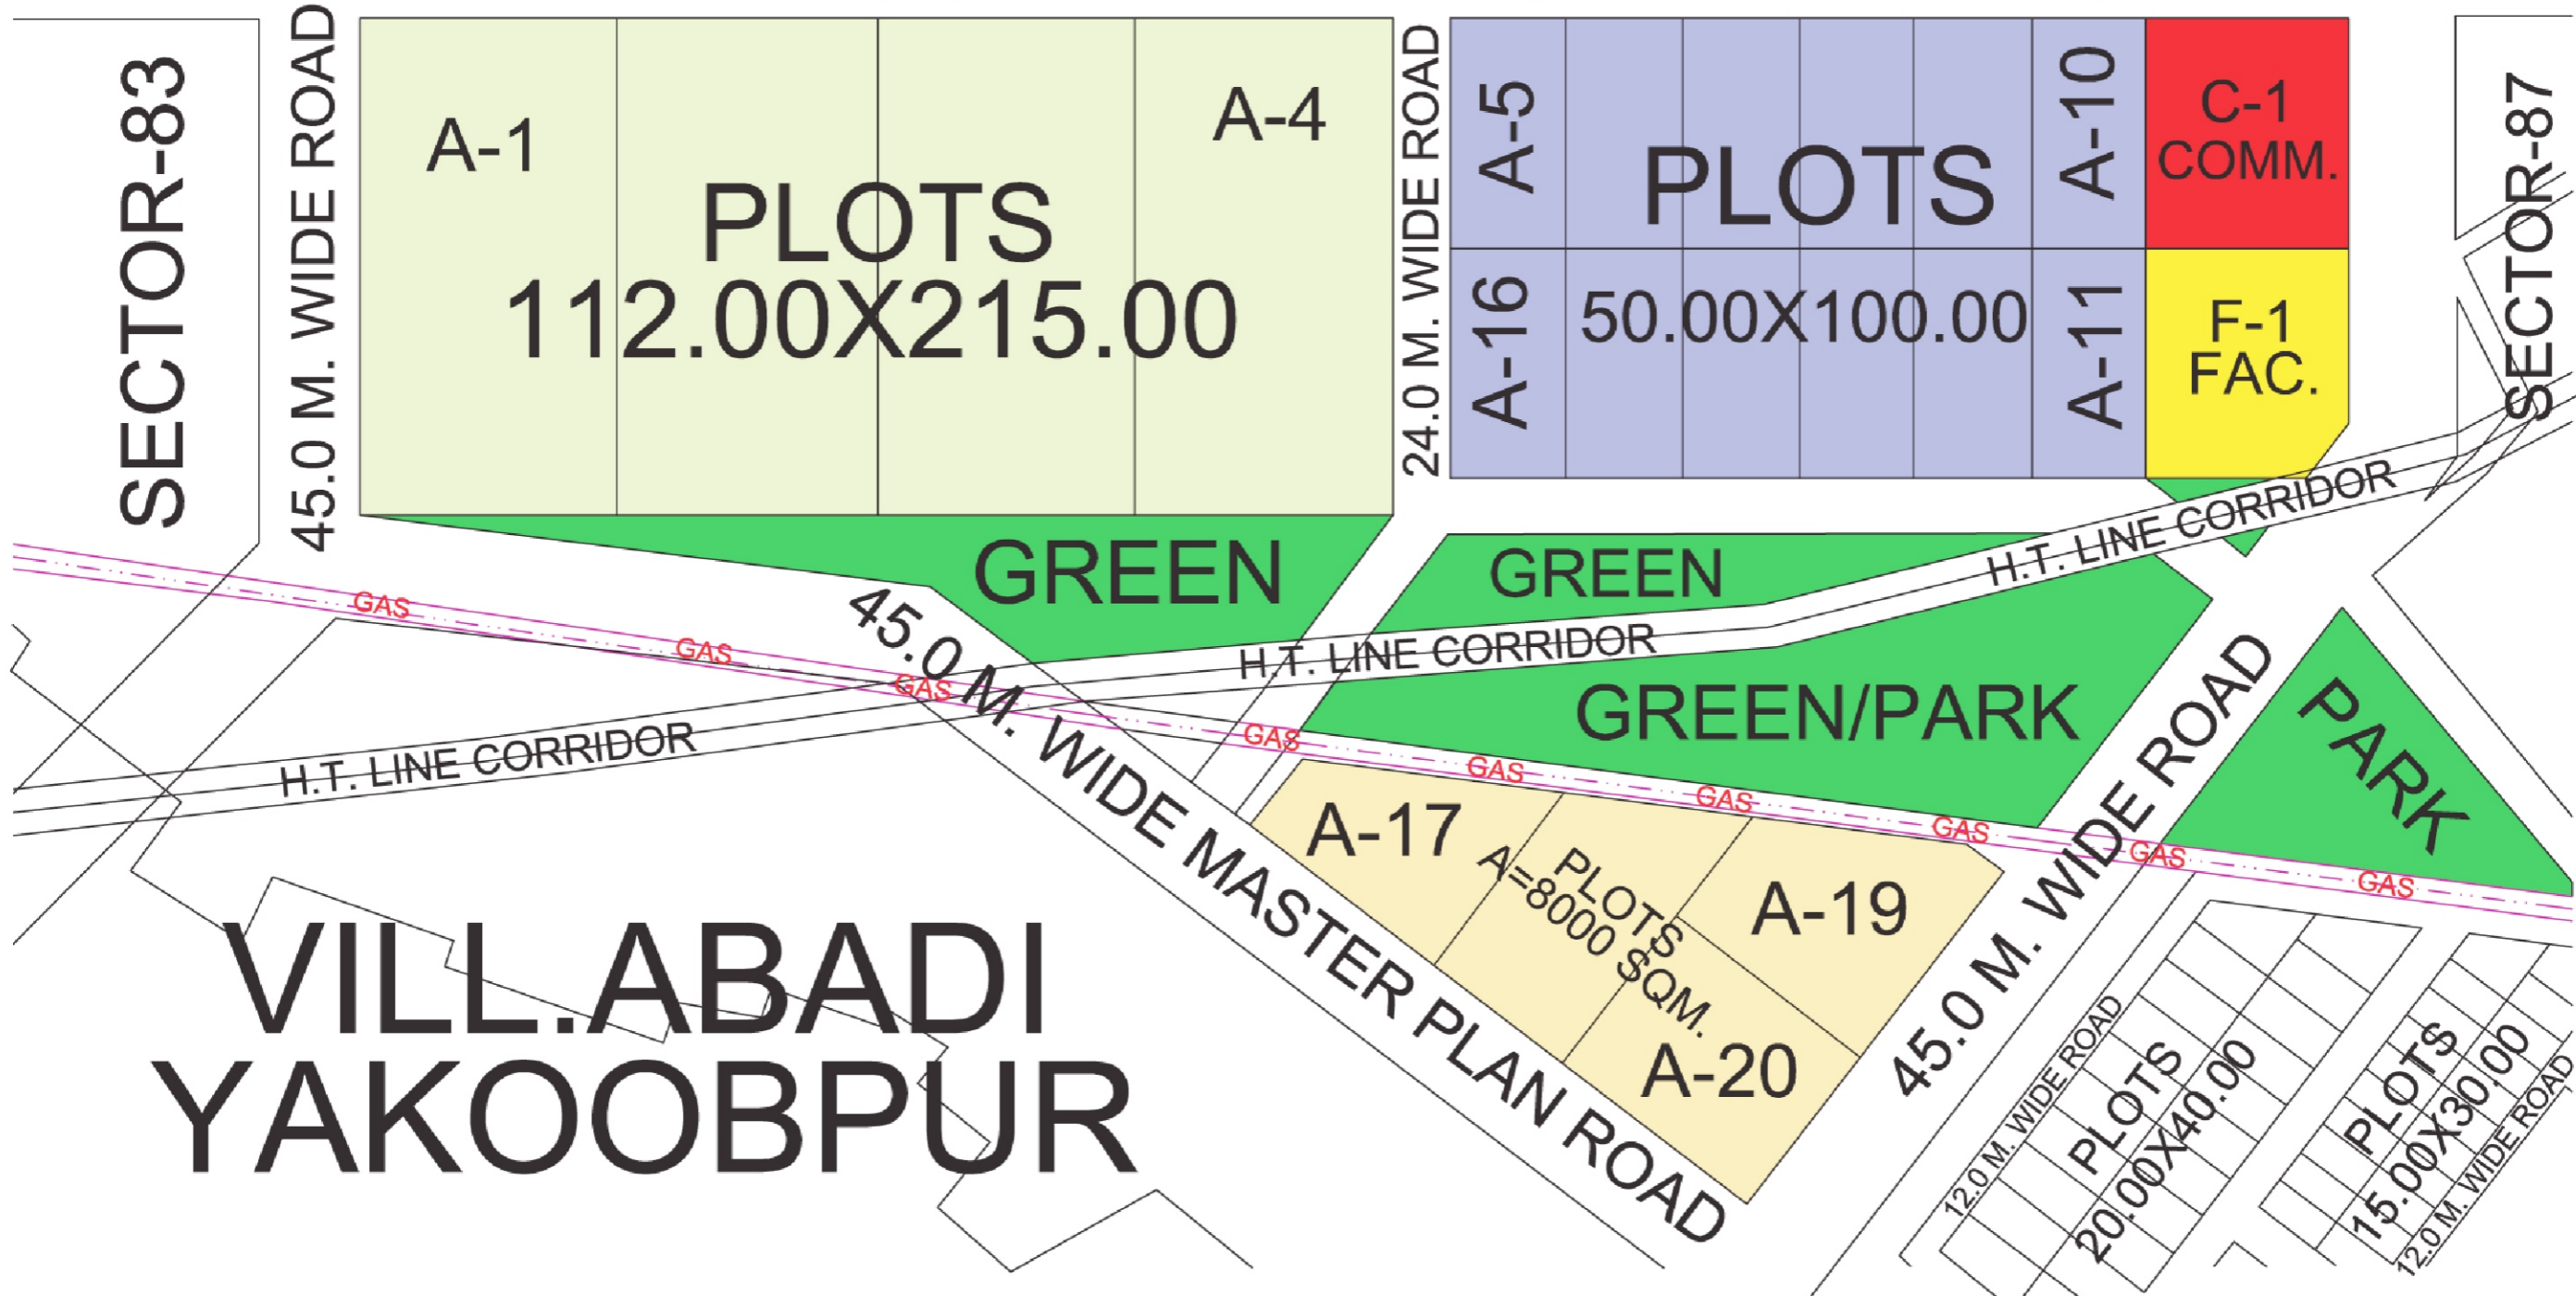

SECTOR-84 A

45.0 M. WIDE MASTER PLAN ROAD

VILL. ABADI YAKOOBPUR

AREA STATEMENT
TOTAL SECTORS AREA=28.00 HECT.

	HECT.	%
AREA UNDER PLOTS.	18.70	66.79%
COMMERCIAL FACILITY	0.860	03.07%
MASTER GREEN ROAD	0.830	02.96%
	6.24	22.29%
	1.37	04.89%
TOTAL	28.00	100%

STATEMENT OF PLOTS

S.NO.	PLOT SIZE	PLOT AREA	No's
1.	112.0X215.0	24080.00 SQM.	04
2.	50.0X100.0	5000.00 SQM.	12
3.		8000.00 SQM.	04

TOTAL No's OF PLOTS = 20

LAY-OUT PLAN OF SECTOR-84, NOIDA

G-129, Neelkanth Plaza, Alpha Commercial Belt, Greater Noida
Telefax : 0120 - 4242135, 9310730955, 9811547684, 9540025355
E-mail : shorttime2010@gmail.com