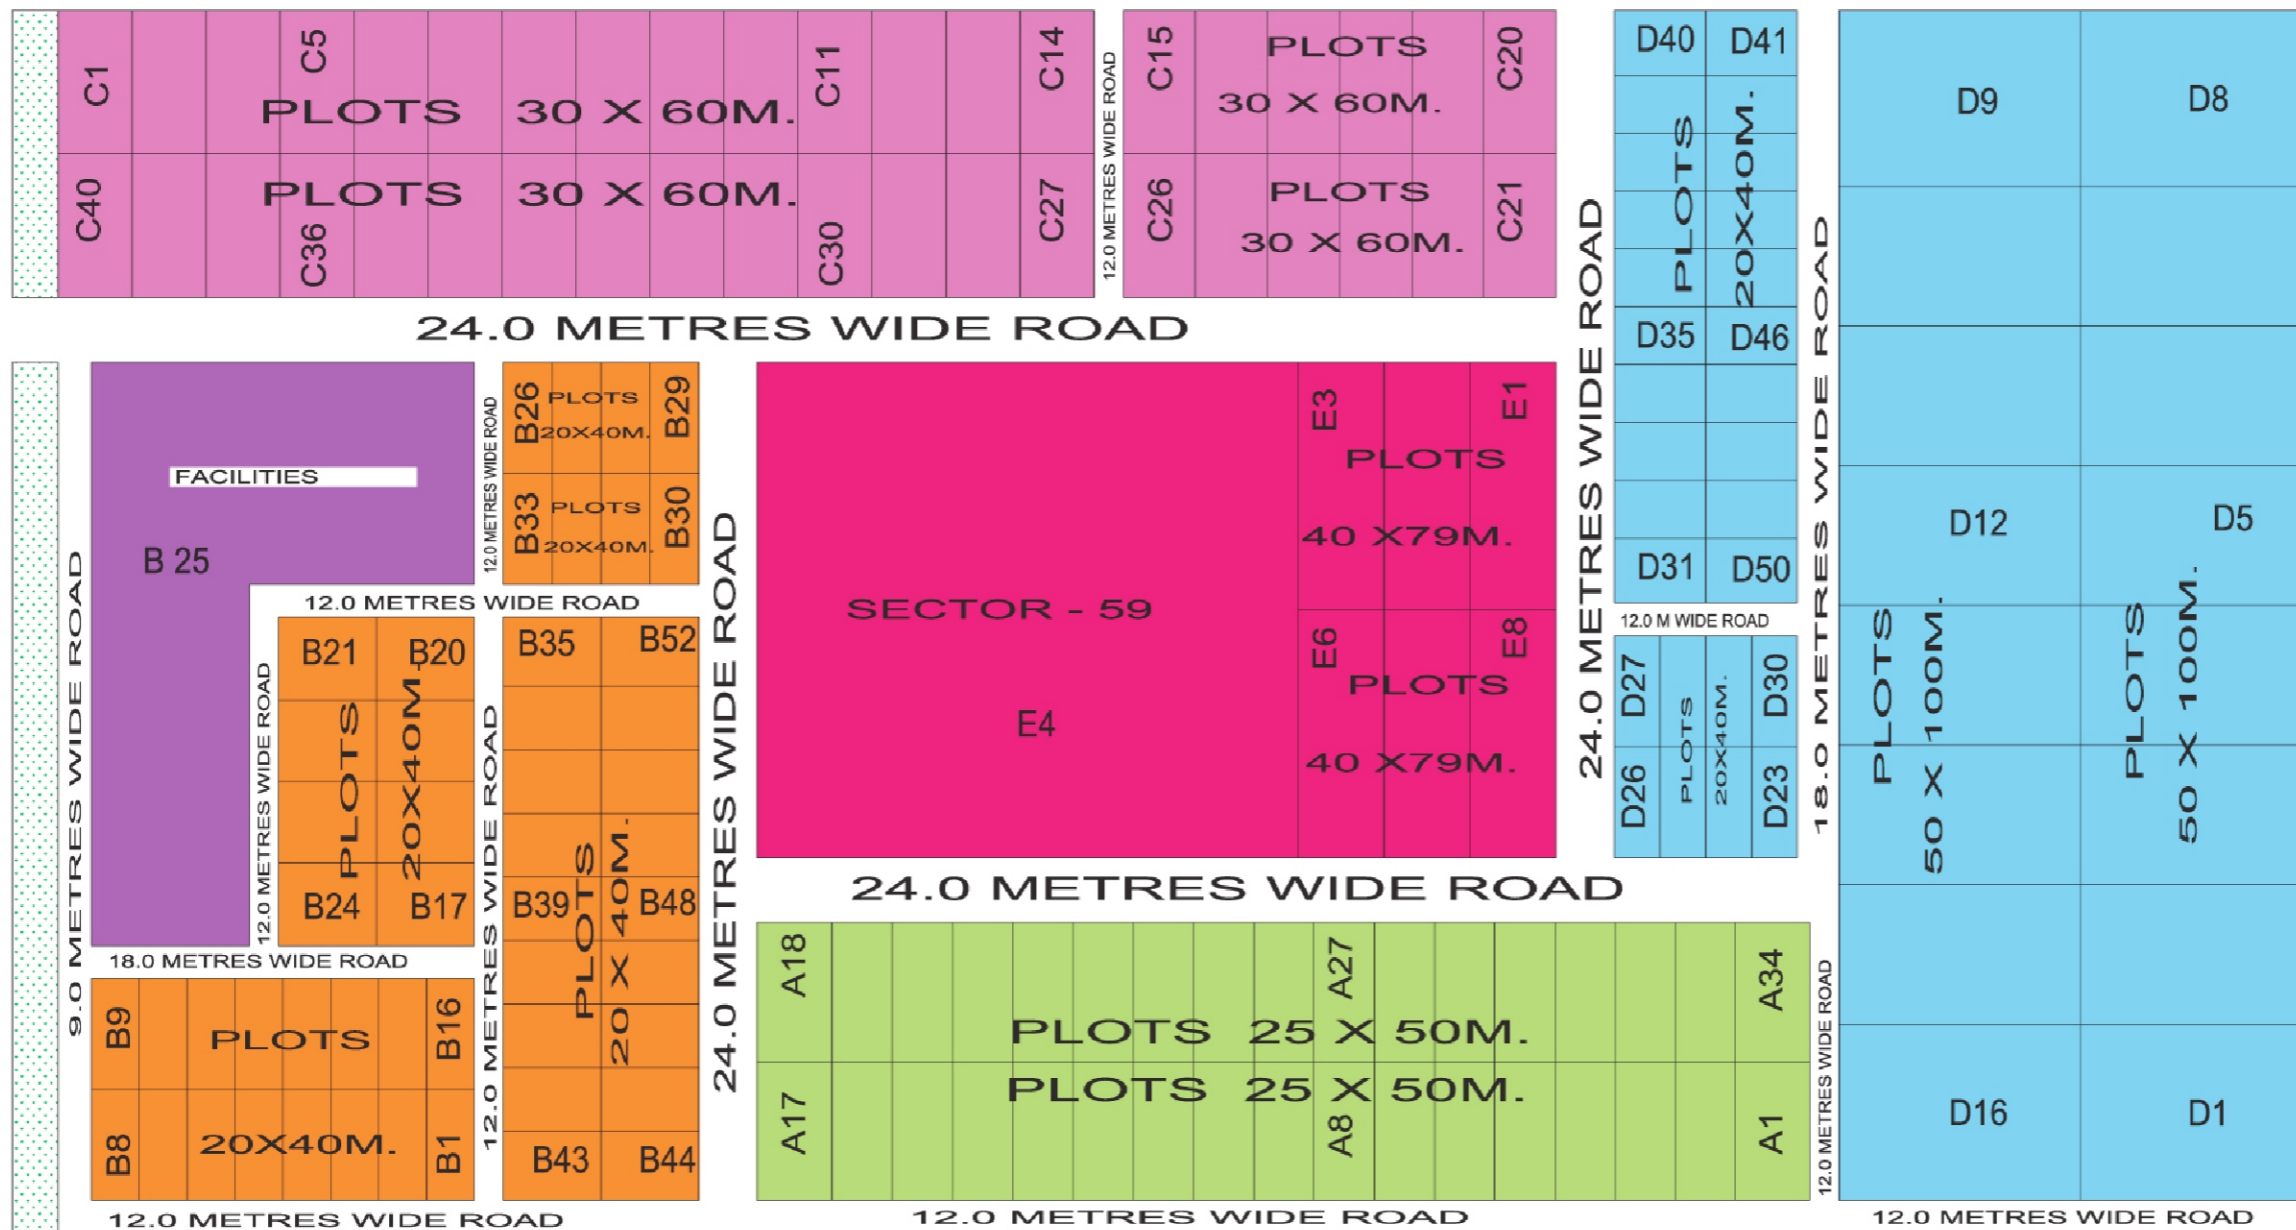

SECTOR - 58

30.0 METRES WIDE ROAD

30.0 METRES WIDE ROAD

ADJOINING SECTOR - 60

60.0 METRES WIDE ROAD

G-129, Neelkanth Plaza, Alpha Commercial Belt, Greater Noida
 Telefax : 0120 - 4242135, 9310730955, 9811547684, 9540025355
 E-mail : shorttime2010@gmail.com

NOIDA

LAY-OUT PLAN OF
 SECTOR 59, NOIDA