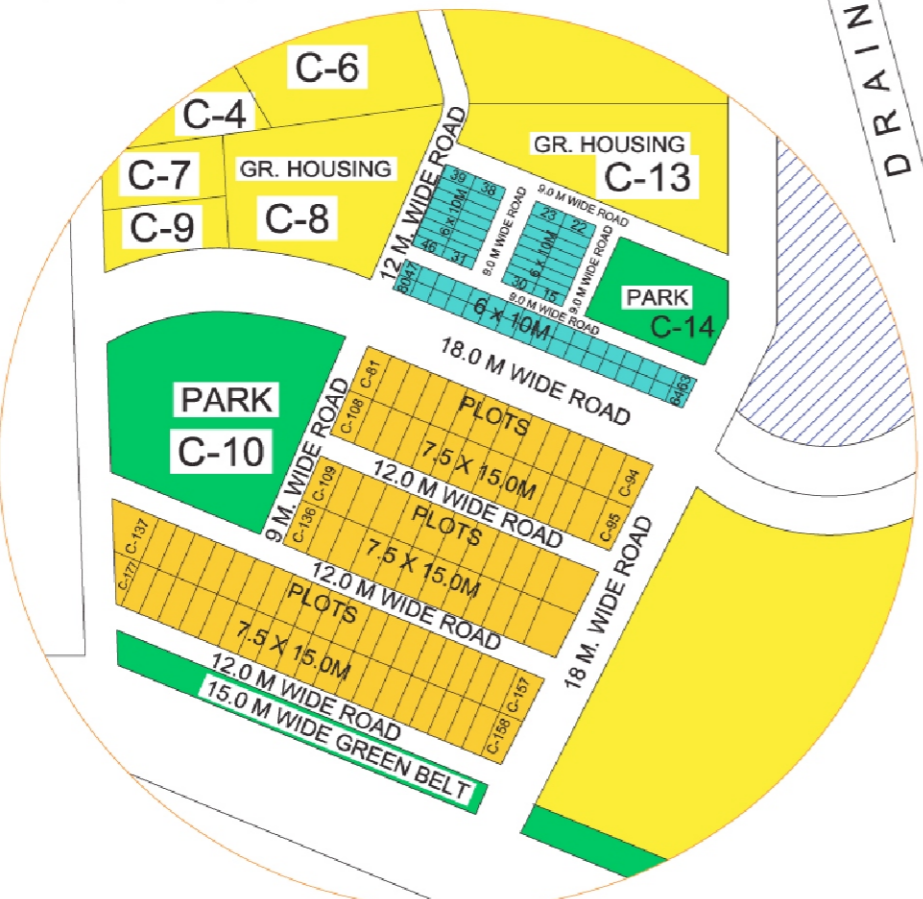

SECTOR-34

SECTOR-52

SECTOR-39

75.00 METER WIDE M.P. ROAD NO.3

75.00 METER WIDE M.P. ROAD NO.3

30.00 METER WIDE ROAD

SECTOR-50

SECTOR-50

60.00 METER WIDE ROAD

NOIDA

Drawing No.

DATE :

SCALE : NTS

CHECKED BY :

LAY-OUT PLAN OF SECTOR - 51, (PART-2) NOIDA

DRAWN BY :