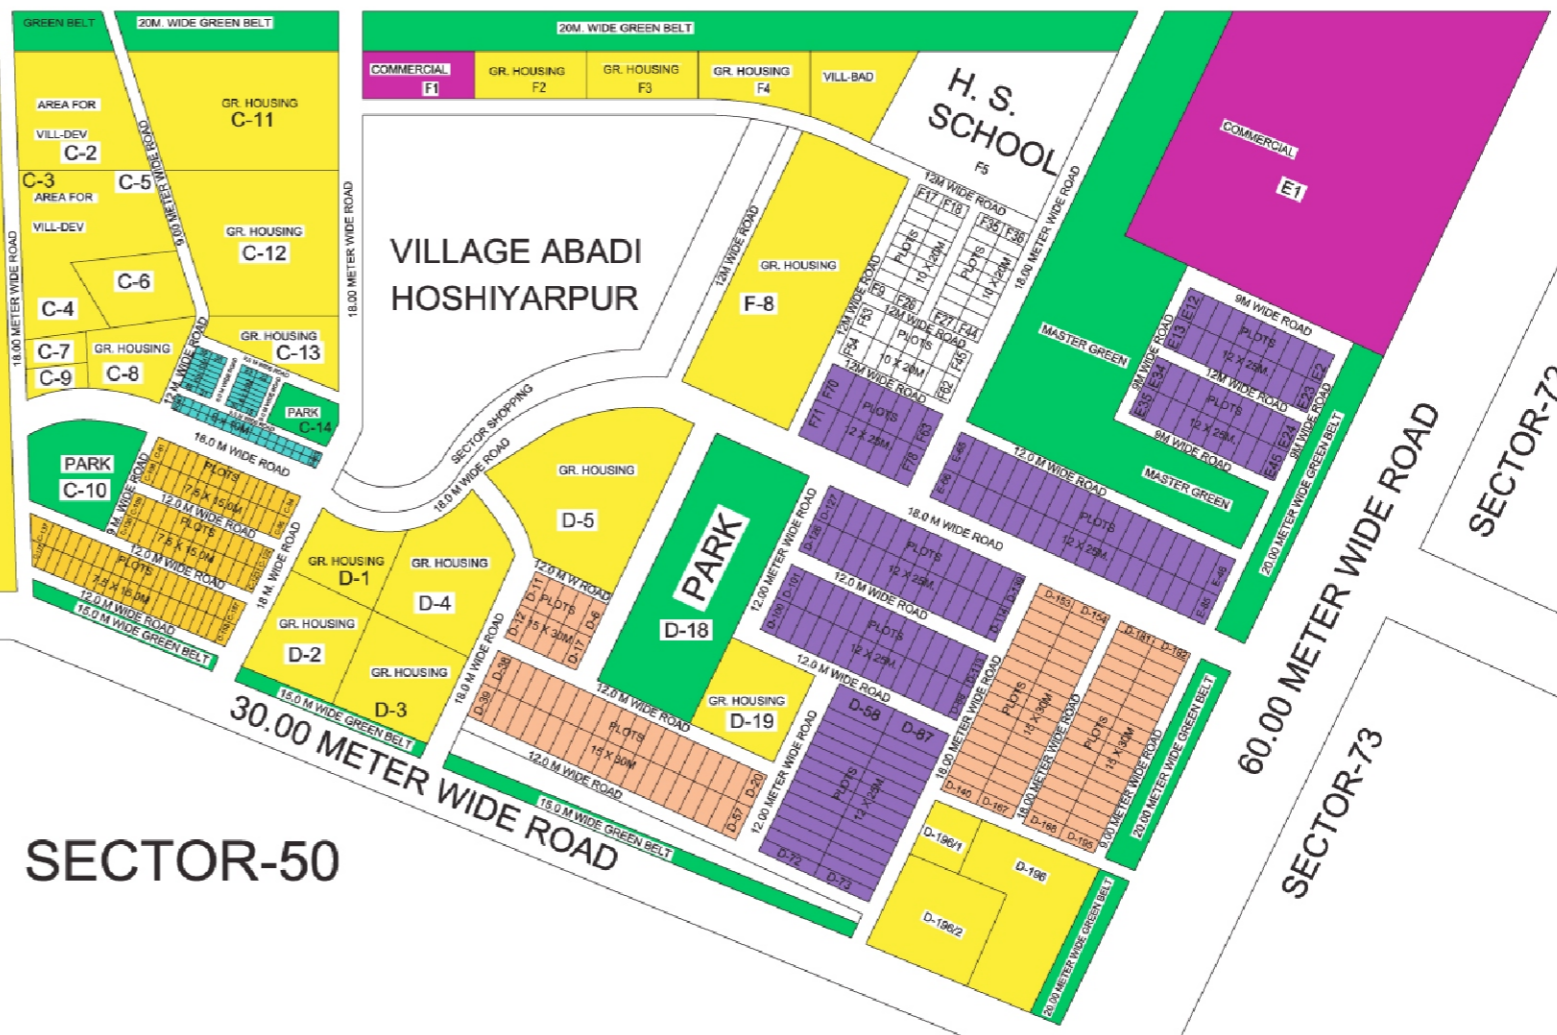

SECTOR-34

SECTOR-52

SECTOR-39

75.00 METER WIDE M.P. ROAD NO.3

75.00 METER WIDE M.P. ROAD NO.3

30.00 METER WIDE ROAD

SECTOR-50

SECTOR-50

60.00 METER WIDE ROAD

NOIDA

Drawing No.

DATE :

SCALE : NTS

CHECKED BY :

LAY-OUT PLAN OF SECTOR - 51, (PART-2) NOIDA

DRAWN BY :