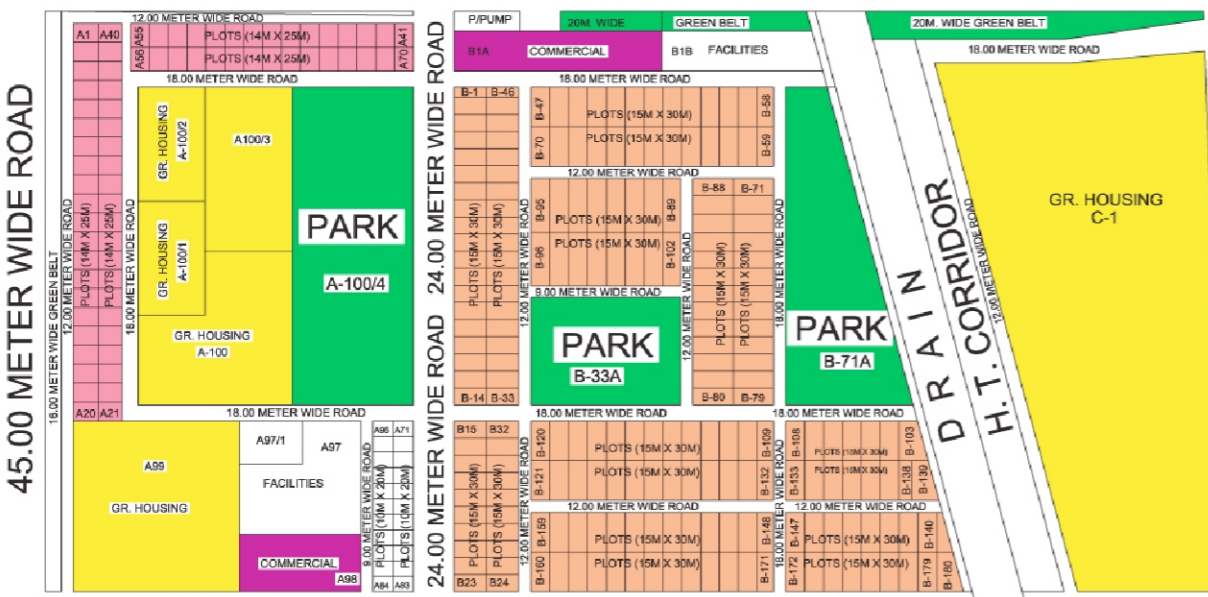

SECTOR-34

SECTOR-52

SECTOR-39

75.00 METER WIDE M.P. ROAD NO.3

75.00 METER WIDE M.P. ROAD NO.3

30.00 METER WIDE ROAD

SECTOR-50

SECTOR-50

60.00 METER WIDE ROAD

NOIDA

Drawing No.

DATE :

SCALE : NTS

CHECKED BY :

LAY-OUT PLAN OF SECTOR - 51, (PART-2) NOIDA

DRAWN BY :