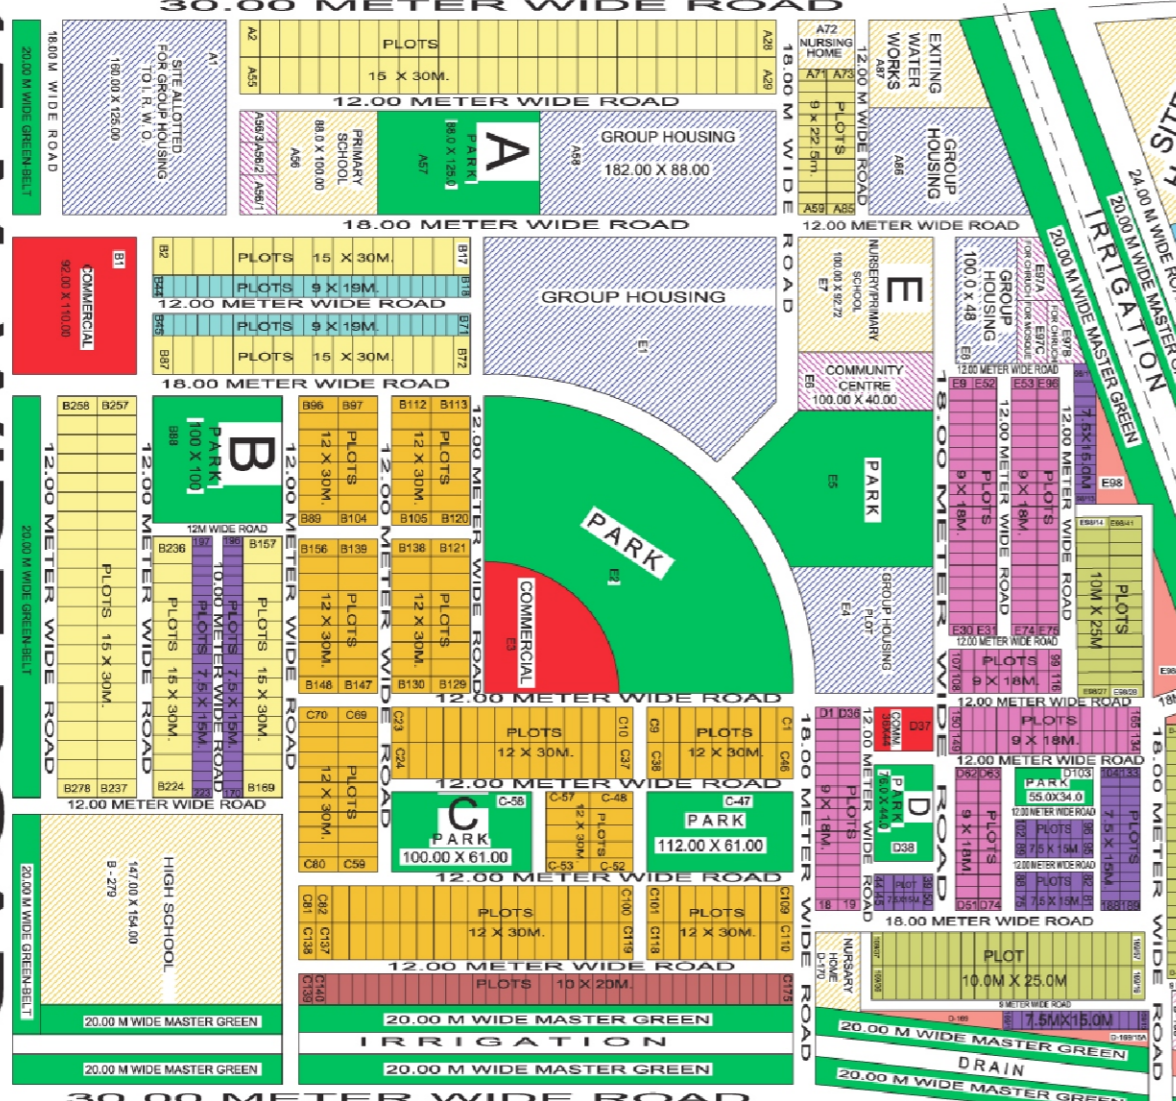

SECTOR - 51

PART - A  
SECTOR - 41

PART-B

45 M. WIDE ROAD

30.00 METER WIDE ROAD

12.00 METER WIDE ROAD

18.00 METER WIDE ROAD

12.00 METER WIDE ROAD

12.00 METER WIDE ROAD

12.00 METER WIDE ROAD

12.00 METER WIDE ROAD

12.00 METER WIDE ROAD

20.00 M WIDE MASTER GREEN

30.00 METER WIDE ROAD

PART OF SECTOR - 50

SECTOR - 49

**NOIDA**

LAY-OUT PLAN OF  
SECTOR 50, NOIDA