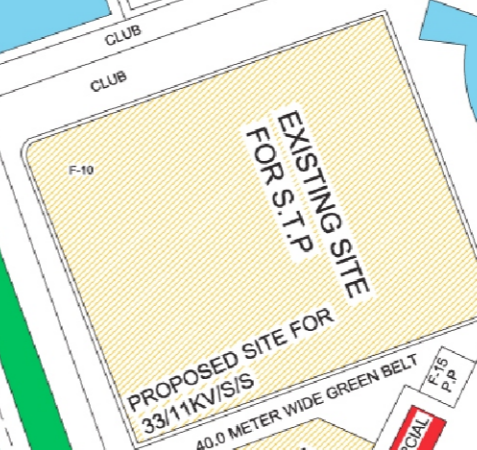

SECTOR - 51

PART - A  
SECTOR - 41

PART-B

45 M. WIDE ROAD

30.00 METER WIDE ROAD

12.00 METER WIDE ROAD

18.00 METER WIDE ROAD

12.00 METER WIDE ROAD

12.00 METER WIDE ROAD

12.00 METER WIDE ROAD

12.00 METER WIDE ROAD

12.00 METER WIDE ROAD

20.00 M WIDE MASTER GREEN

30.00 METER WIDE ROAD

PART OF SECTOR - 50

SECTOR - 49

**NOIDA**

LAY-OUT PLAN OF  
SECTOR 50, NOIDA