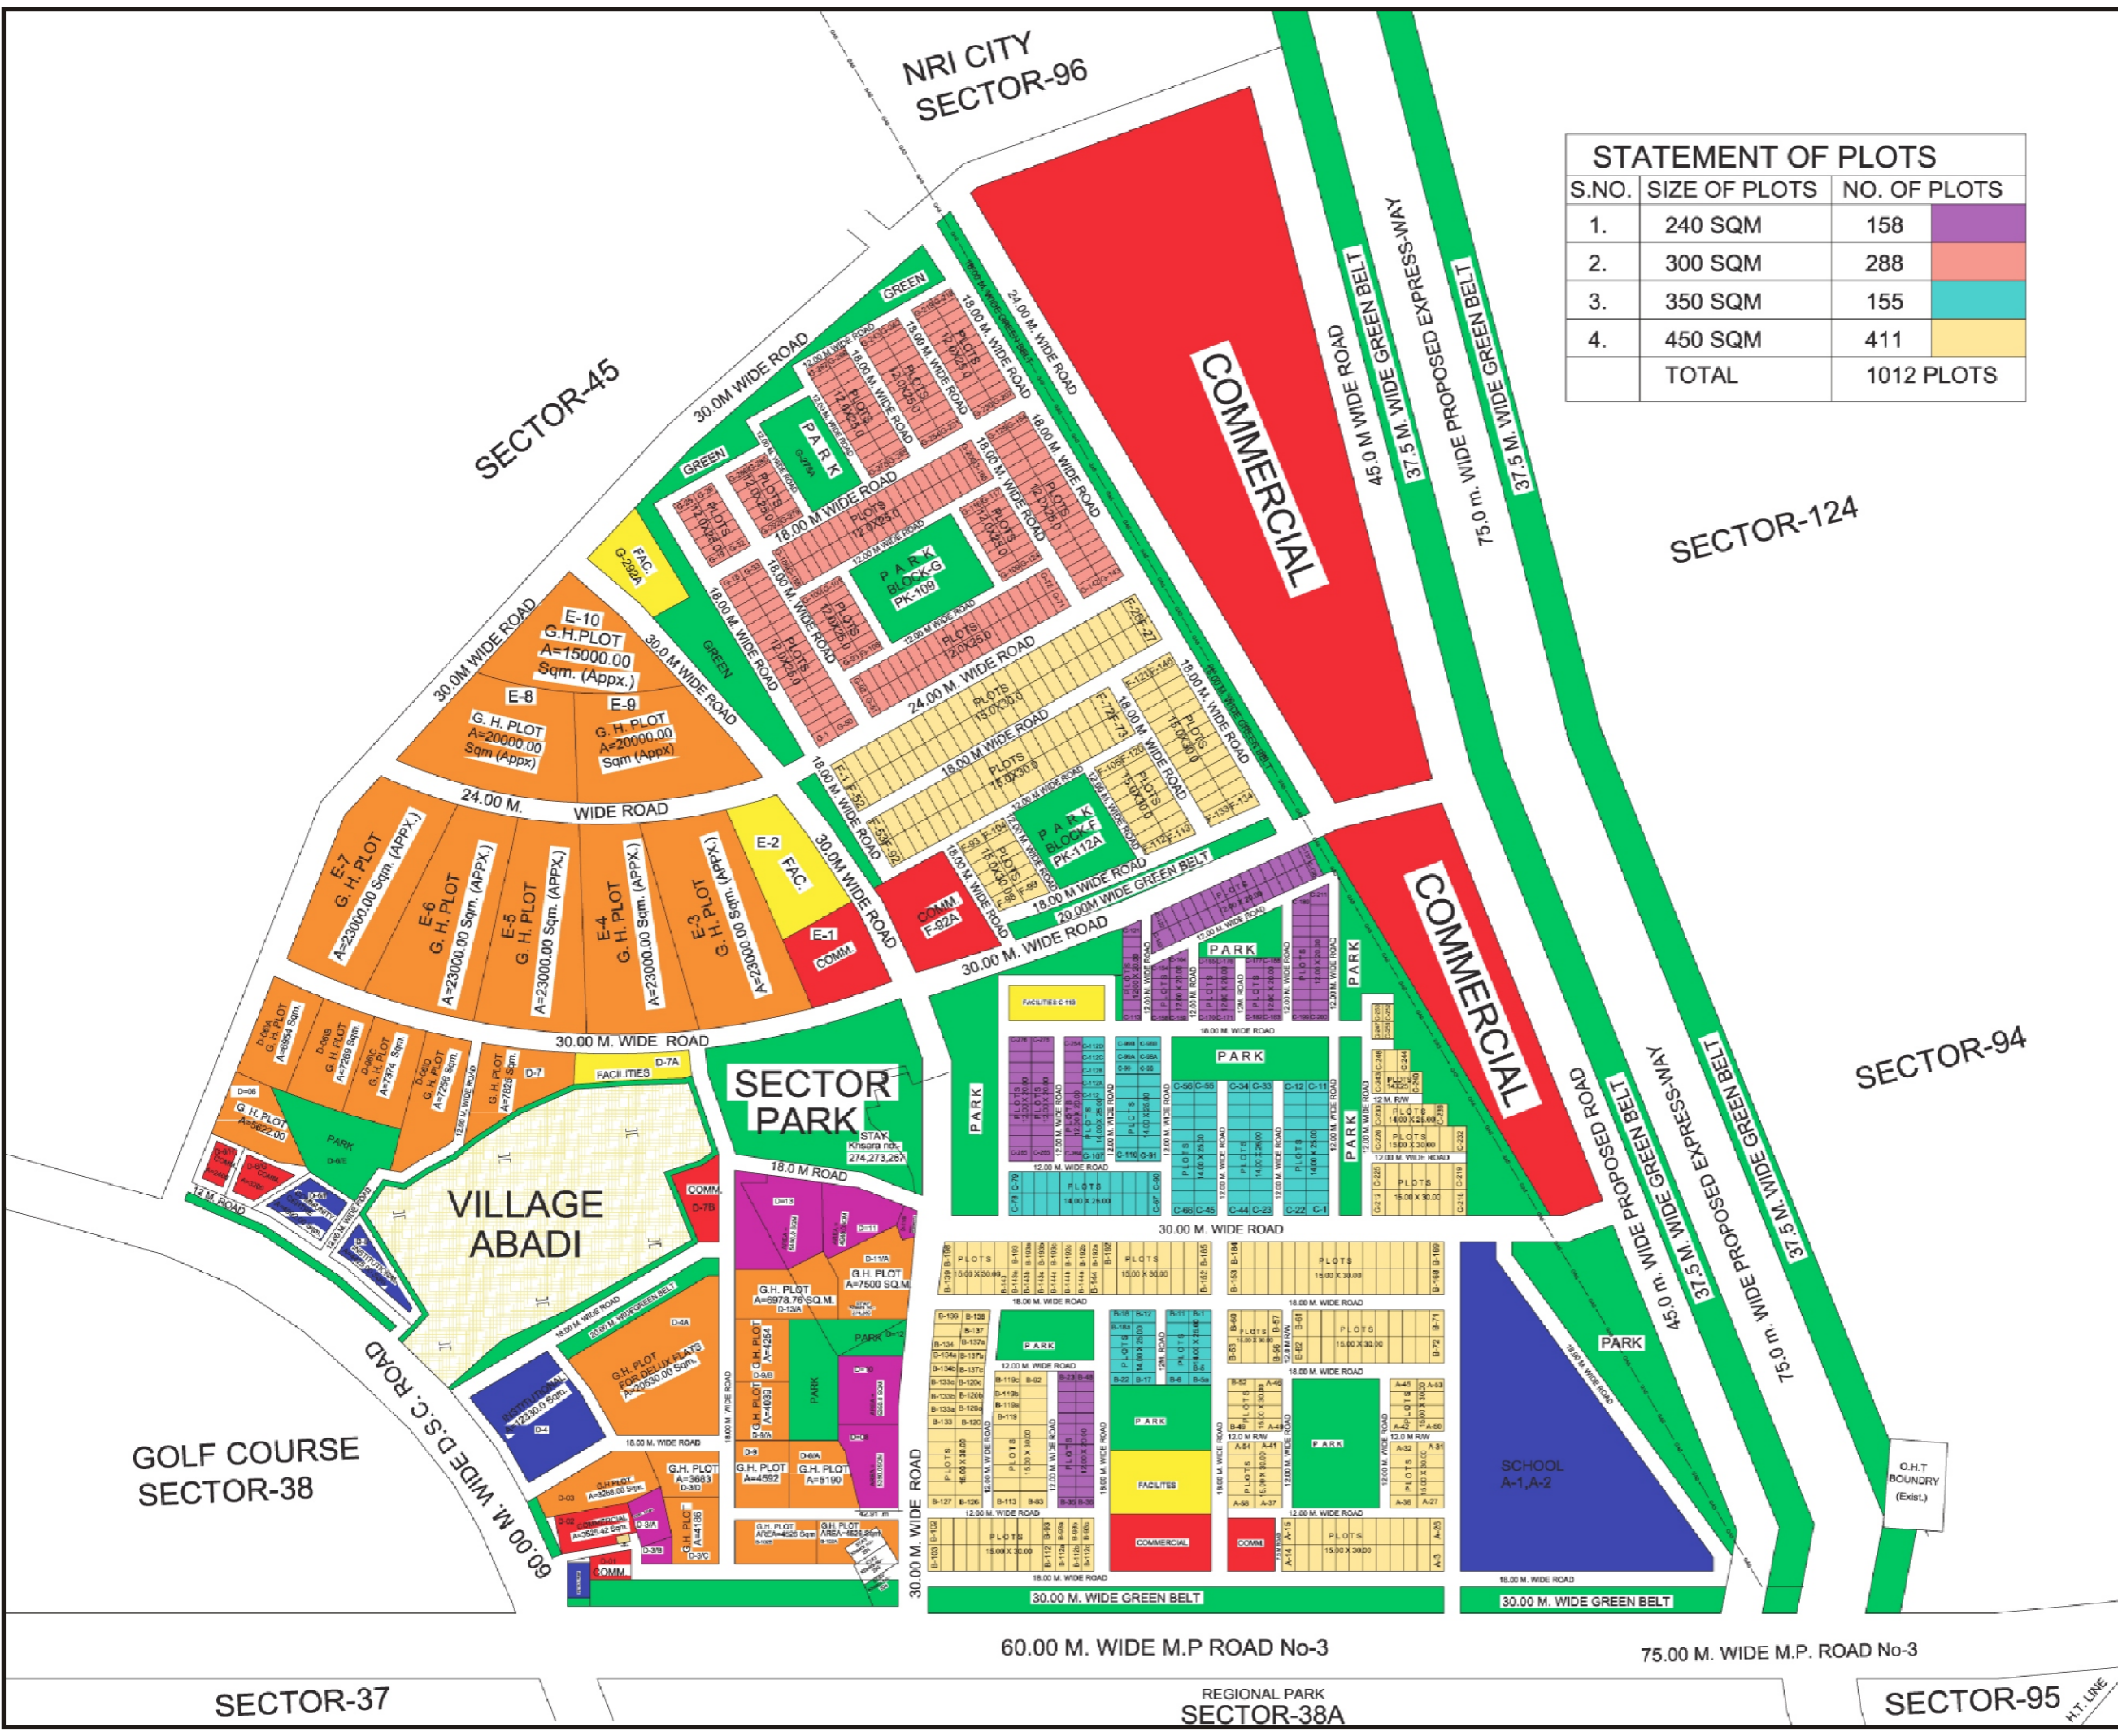

STATEMENT OF PLOTS		
S.NO.	SIZE OF PLOTS	NO. OF PLOTS
1.	240 SQM	158
2.	300 SQM	288
3.	350 SQM	155
4.	450 SQM	411
TOTAL		1012 PLOTS

Short Time Printographics
 A Digital Print Shop
 G-129, Neelkanth Plaza, Alpha Commercial Belt, Greater Noida
 Telefax : 0120 - 4242135, 9310730955, 9811547684, 9540025355
 E-mail : shorttime2010@gmail.com

LAYOUT PLAN OF SECTOR- 44 (PART) REVISED

SECTOR-37

REGIONAL PARK SECTOR-38A

SECTOR-95 H.T. LINE