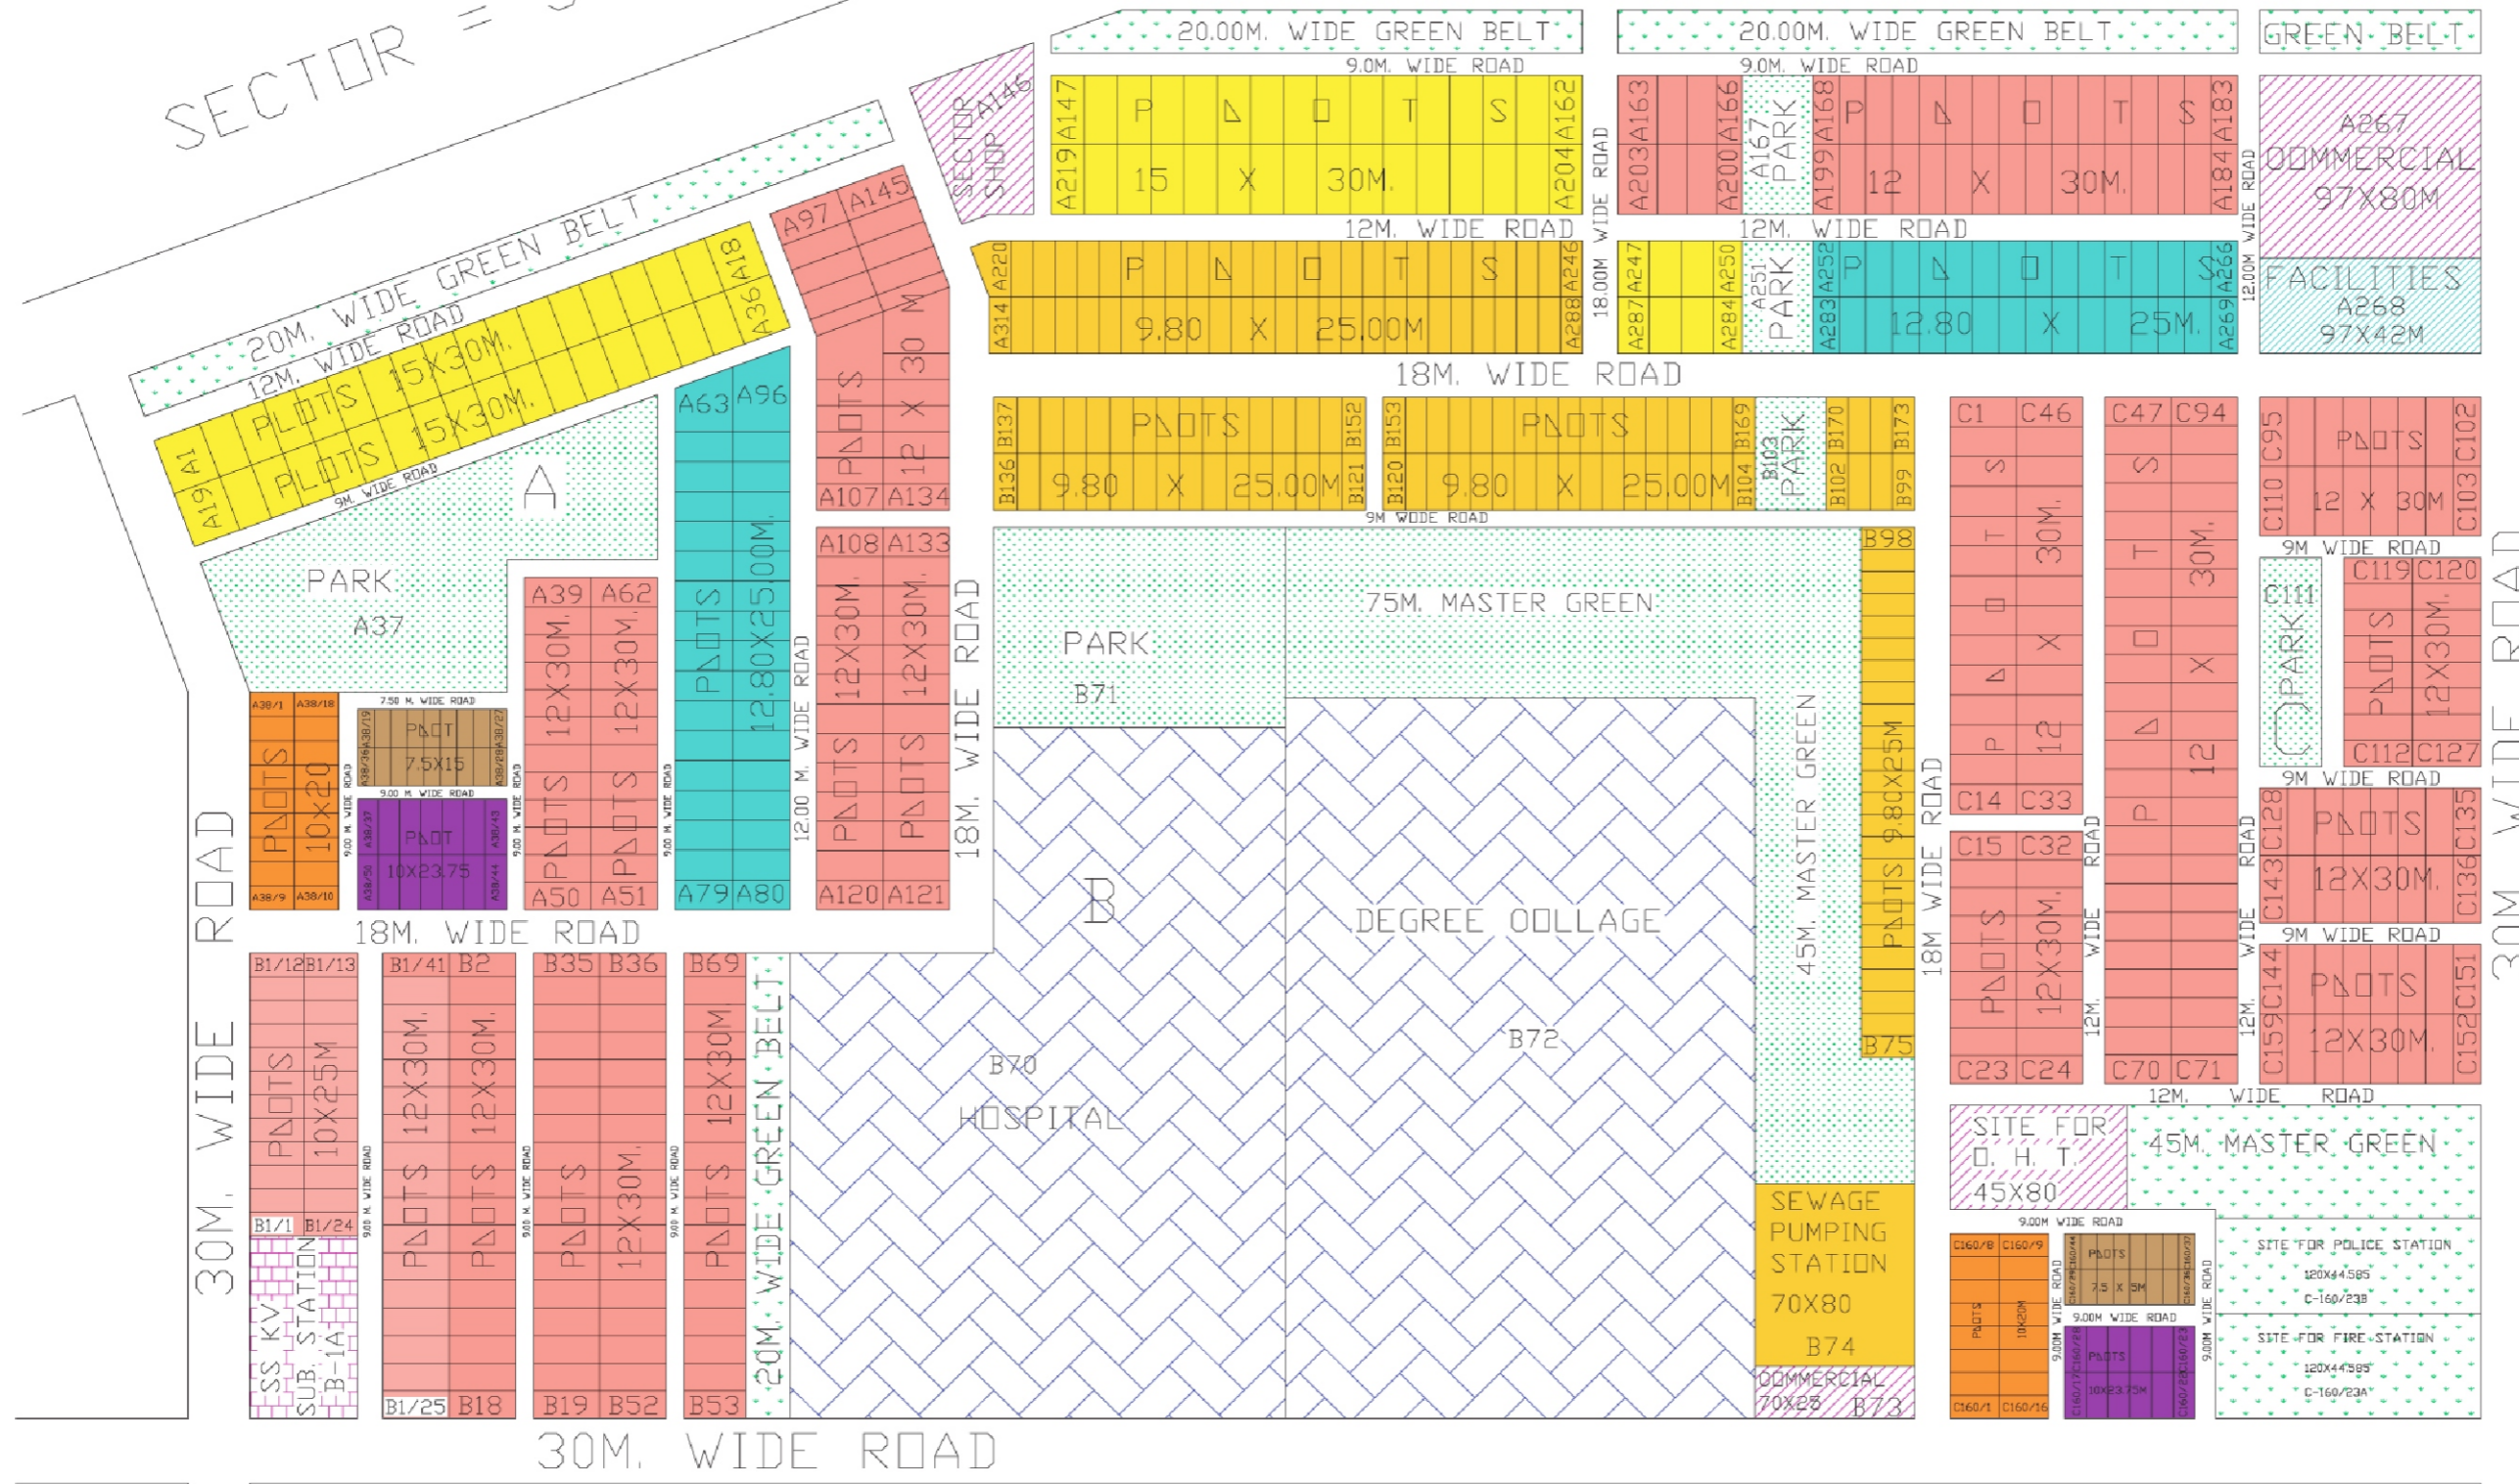

SECTOR = 40

SECTOR = 38

45M. WIDE D.S.C. ROAD

SECTOR - 42

SECTOR - 45

G-129, Neelkanth Plaza, Alpha Commercial Belt, Greater Noida
 Telefax : 0120 - 4242135, 9310730955, 9811547684, 9540025355
 E-mail : shorttime2010@gmail.com

NOIDA

LAY-OUT PLAN OF SECTOR 43, NOIDA