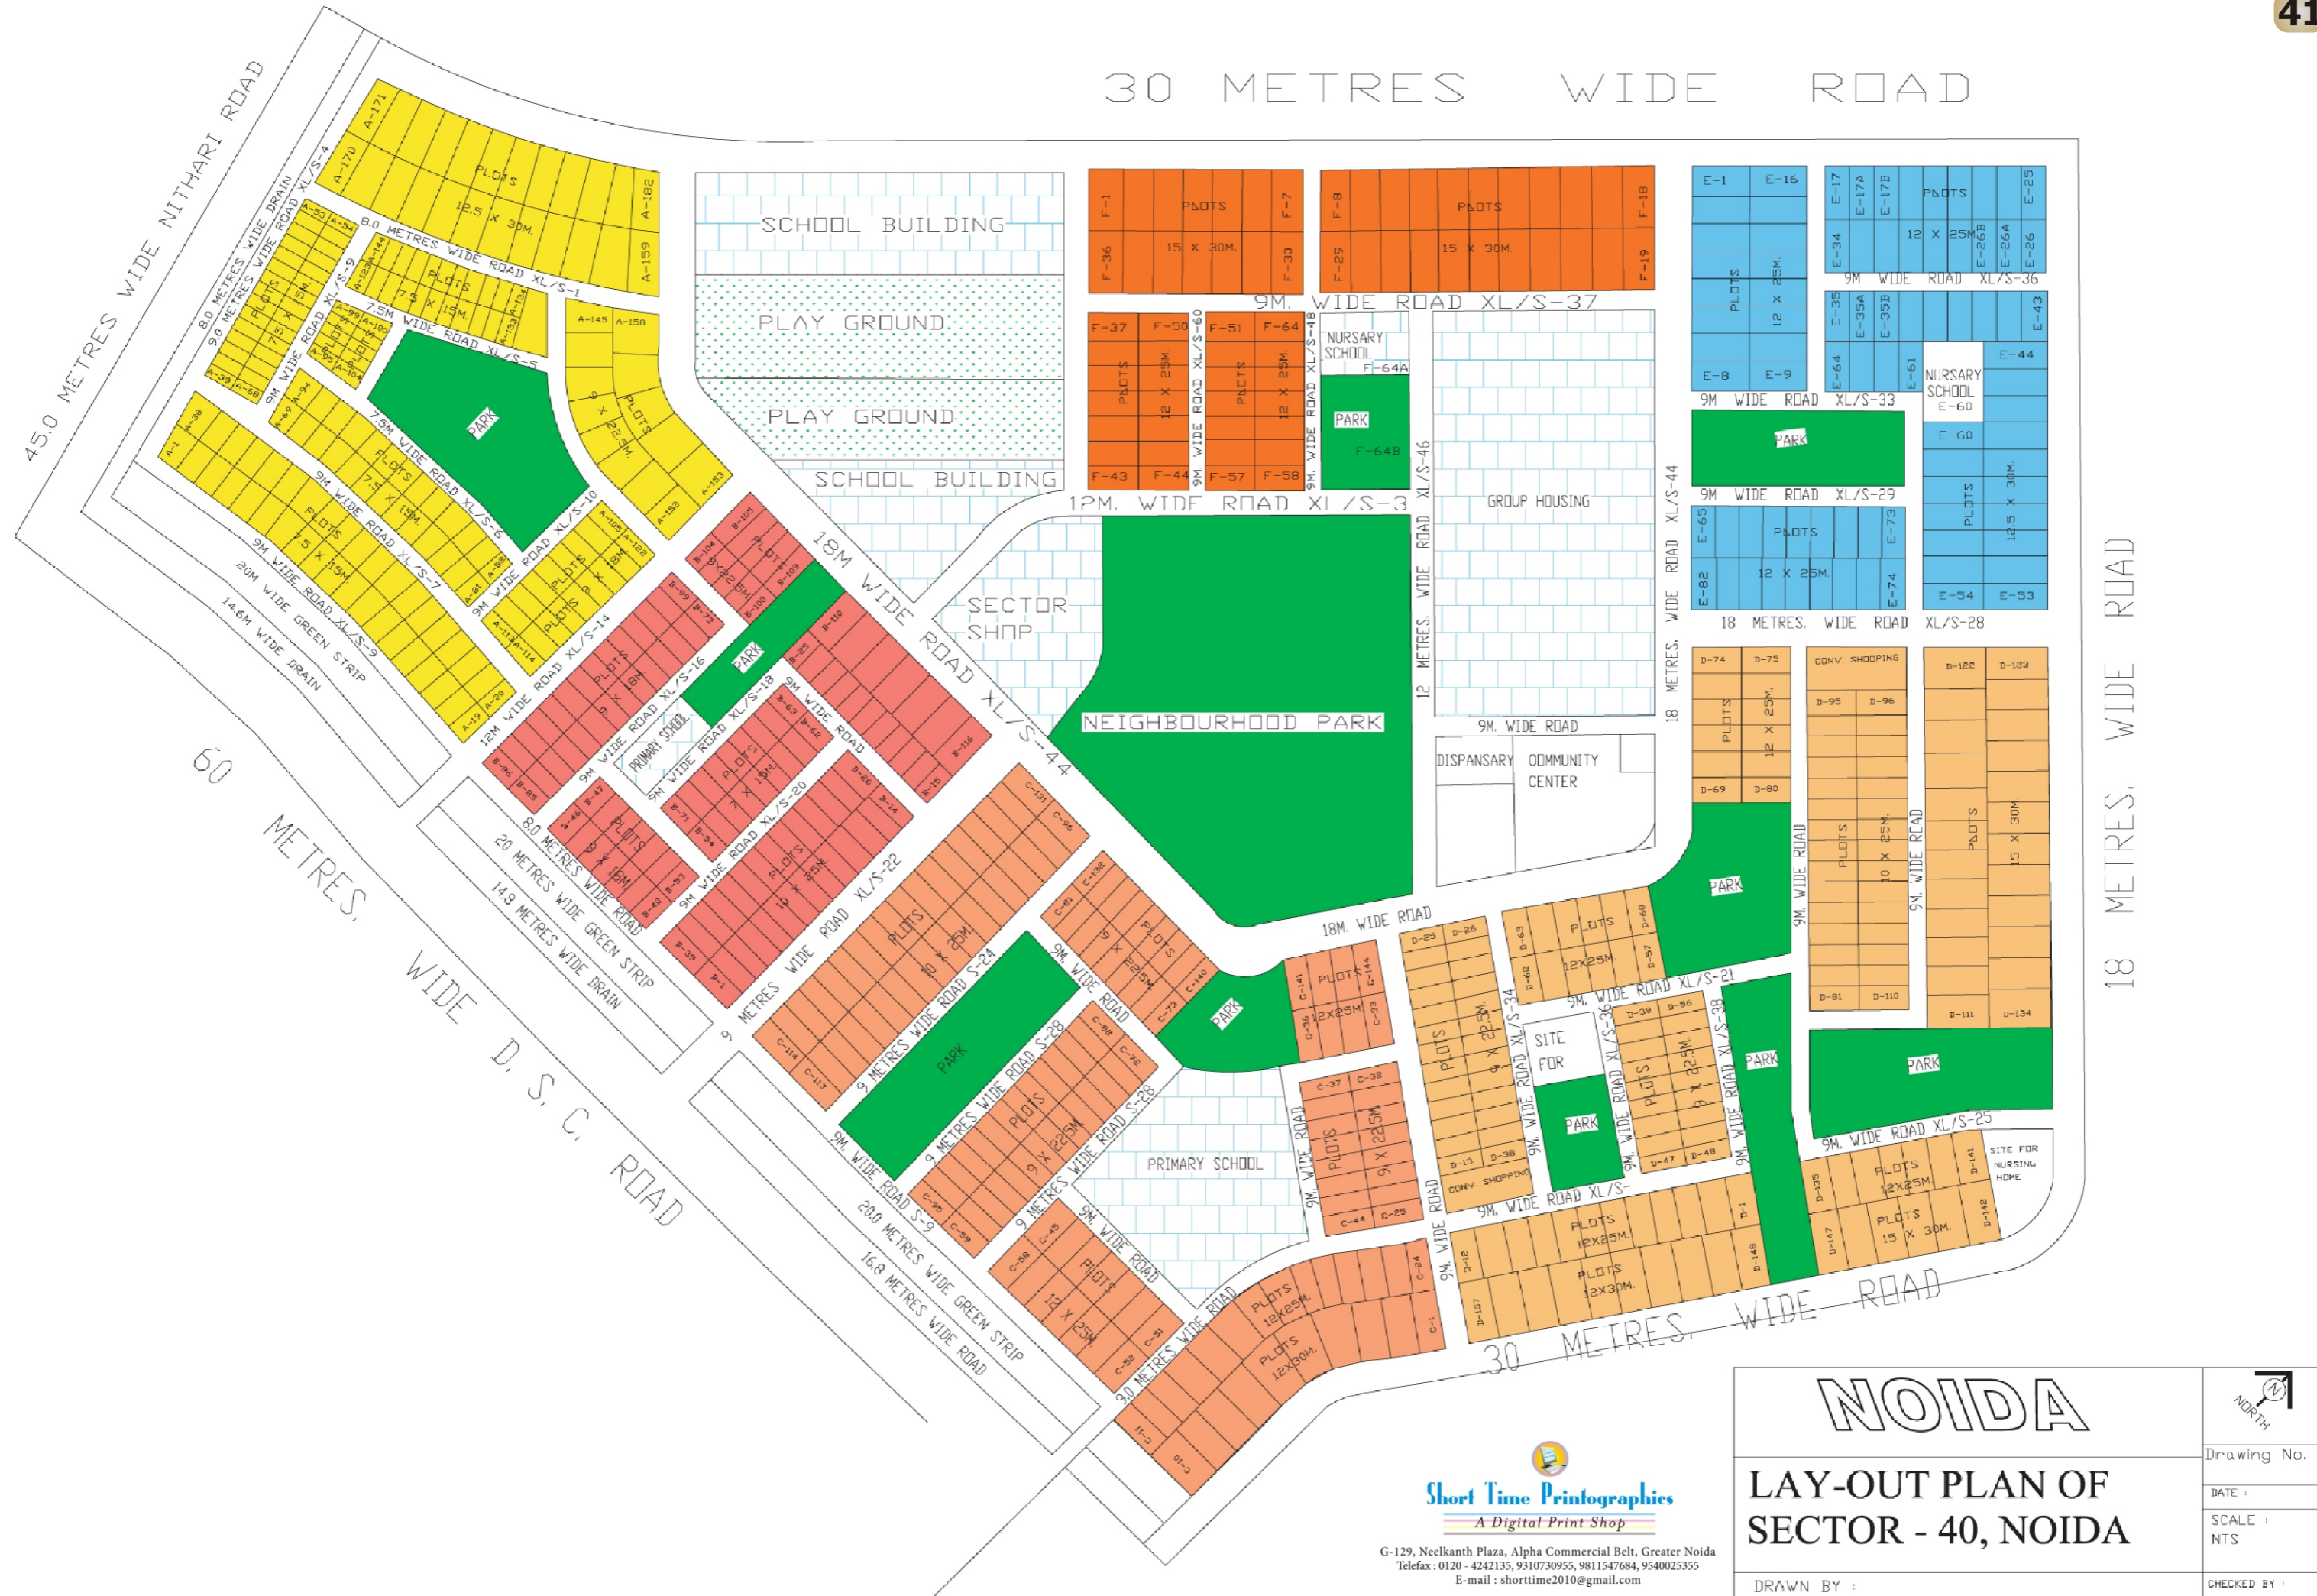

30 METRES WIDE ROAD

G-129, Neelkanth Plaza, Alpha Commercial Belt, Greater Noida
 Telefax : 0120 - 4242135, 9310730955, 9811547684, 9540025355
 E-mail : shorttime2010@gmail.com

| | | |
|---|--|-----------|
| <h1>NOIDA</h1> | | NORTH |
| <h2>LAY-OUT PLAN OF SECTOR - 40, NOIDA</h2> | | |
| DRAWN BY : | | |
| CHECKED BY : | | |

| |
|----------------|
| Drawing No. |
| DATE : |
| SCALE : NTS |
| CHECKED BY : |