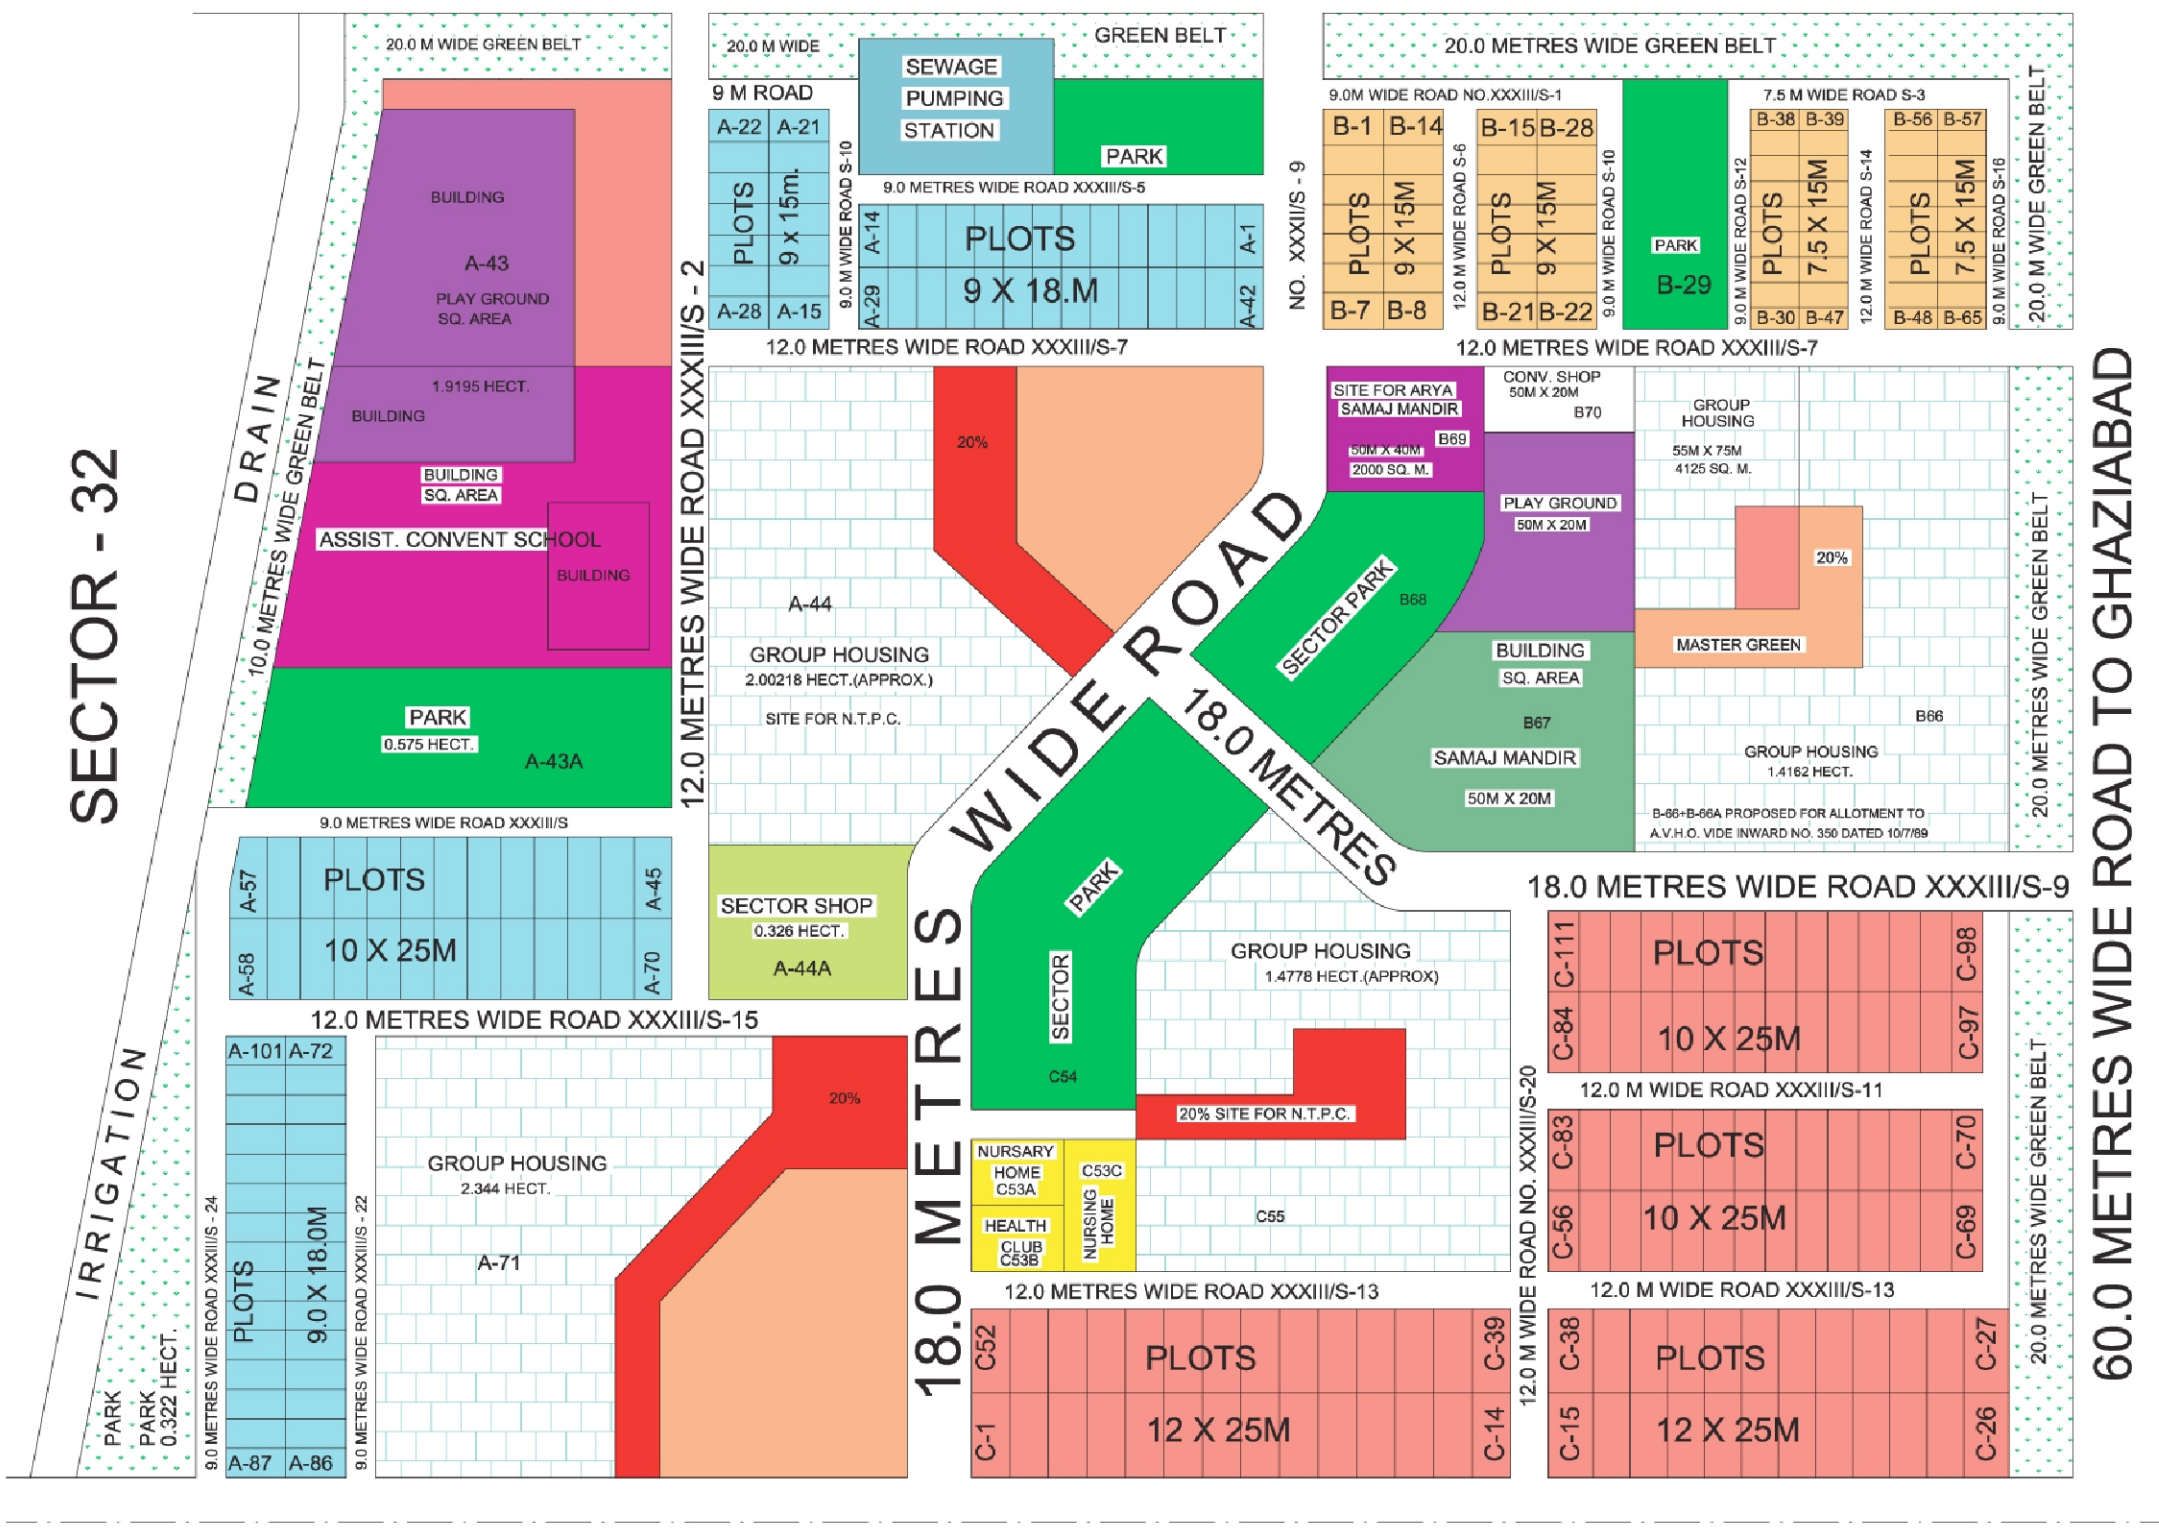

SECTOR-23

60.0 METRES WIDE M.P. ROAD NO.-2

SECTOR - 32

SECTOR - 53

30.00 M E T E R W I D E R O A D

SECTOR-34

Short Time Printographics
A Digital Print Shop

G-129, Neelkanth Plaza, Alpha Commercial Belt, Greater Noida
 Telefax : 0120 - 4242135, 9310730955, 9811547684, 9540025355
 E-mail : shorttime2010@gmail.com

NOIDA
 LAY-OUT PLAN OF
 SECTOR 33,NOIDA

Drawing No. _____
 DATE : _____
 SCALE : NTS
 CHECKED BY : _____

DRAWN BY :