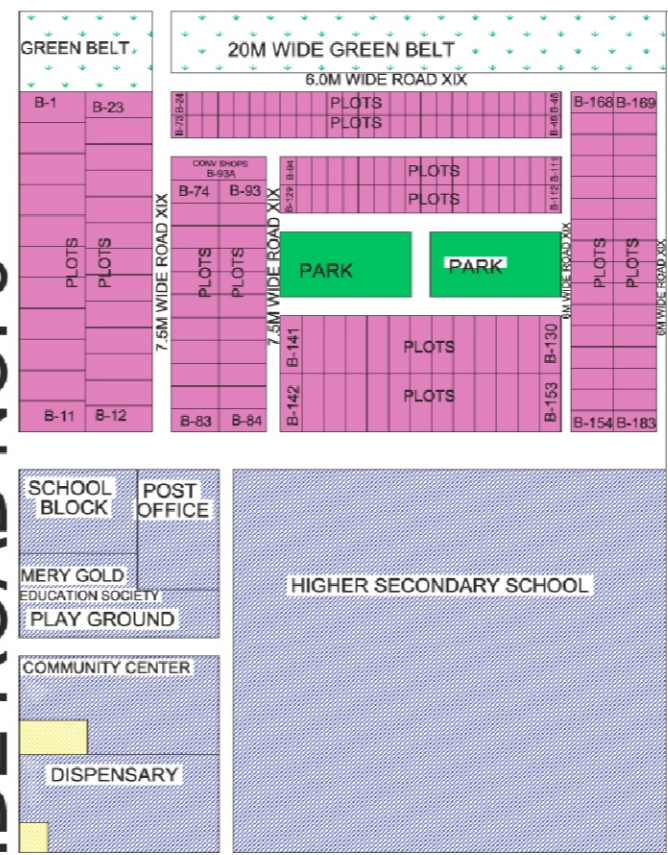

# 45.00 METER WIDE MASTER PLAN ROAD NO. 1

## 30.00 METERS WIDE ROAD NO. 5

## SECTOR-20

### LAY-OUT PLAN OF SECTOR 19, NOIDA