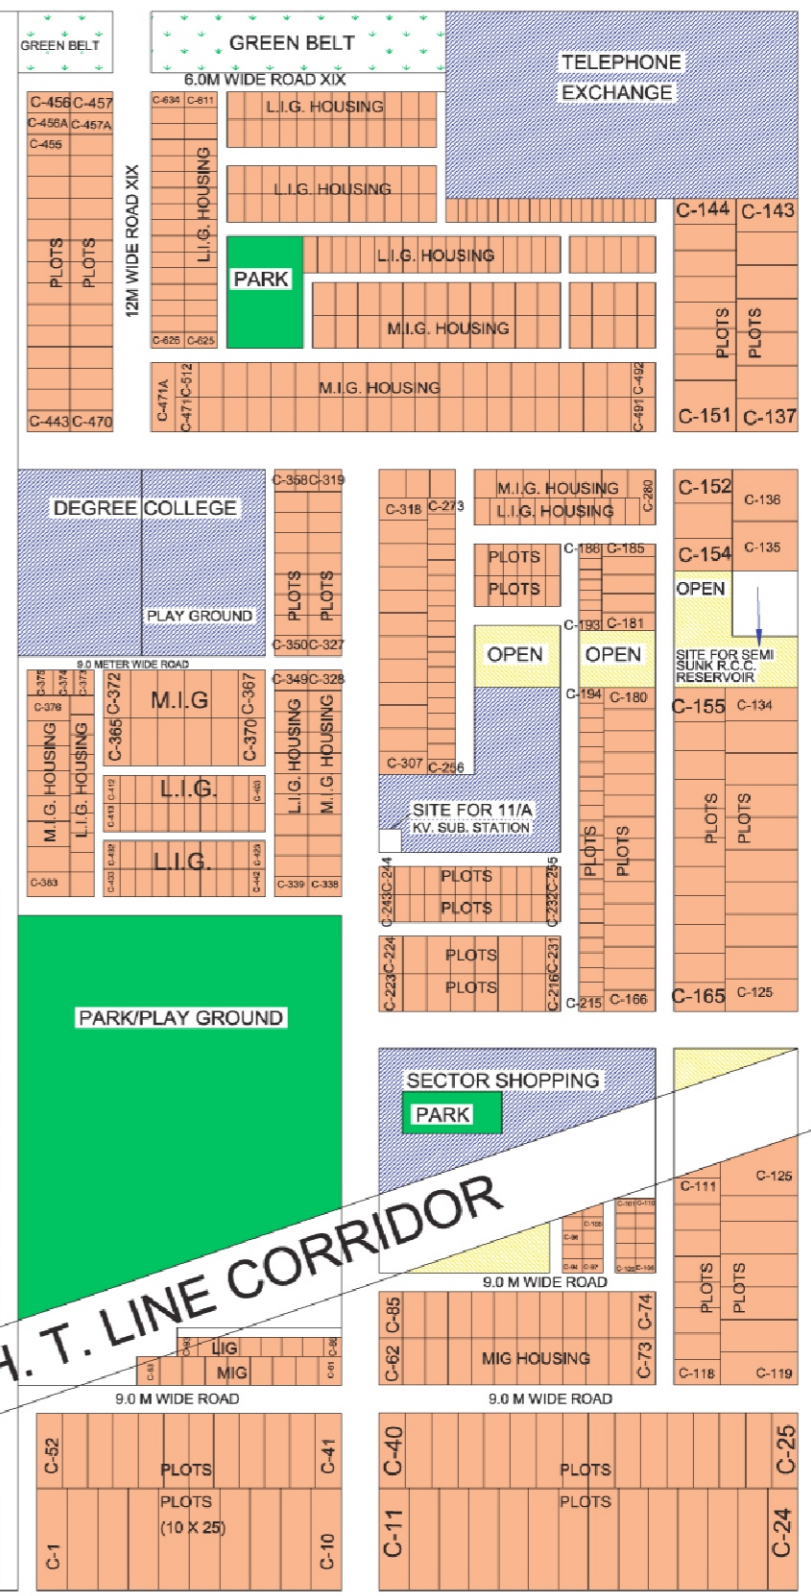

# 45.00 METER WIDE MASTER PLAN ROAD NO. 1

## 30.00 METERS WIDE ROAD NO. 5

## 30.00 METER WIDE ROAD NO.

30.00 M. WIDE H. T. LINE CORRIDOR

### LAY-OUT PLAN OF SECTOR 19, NOIDA