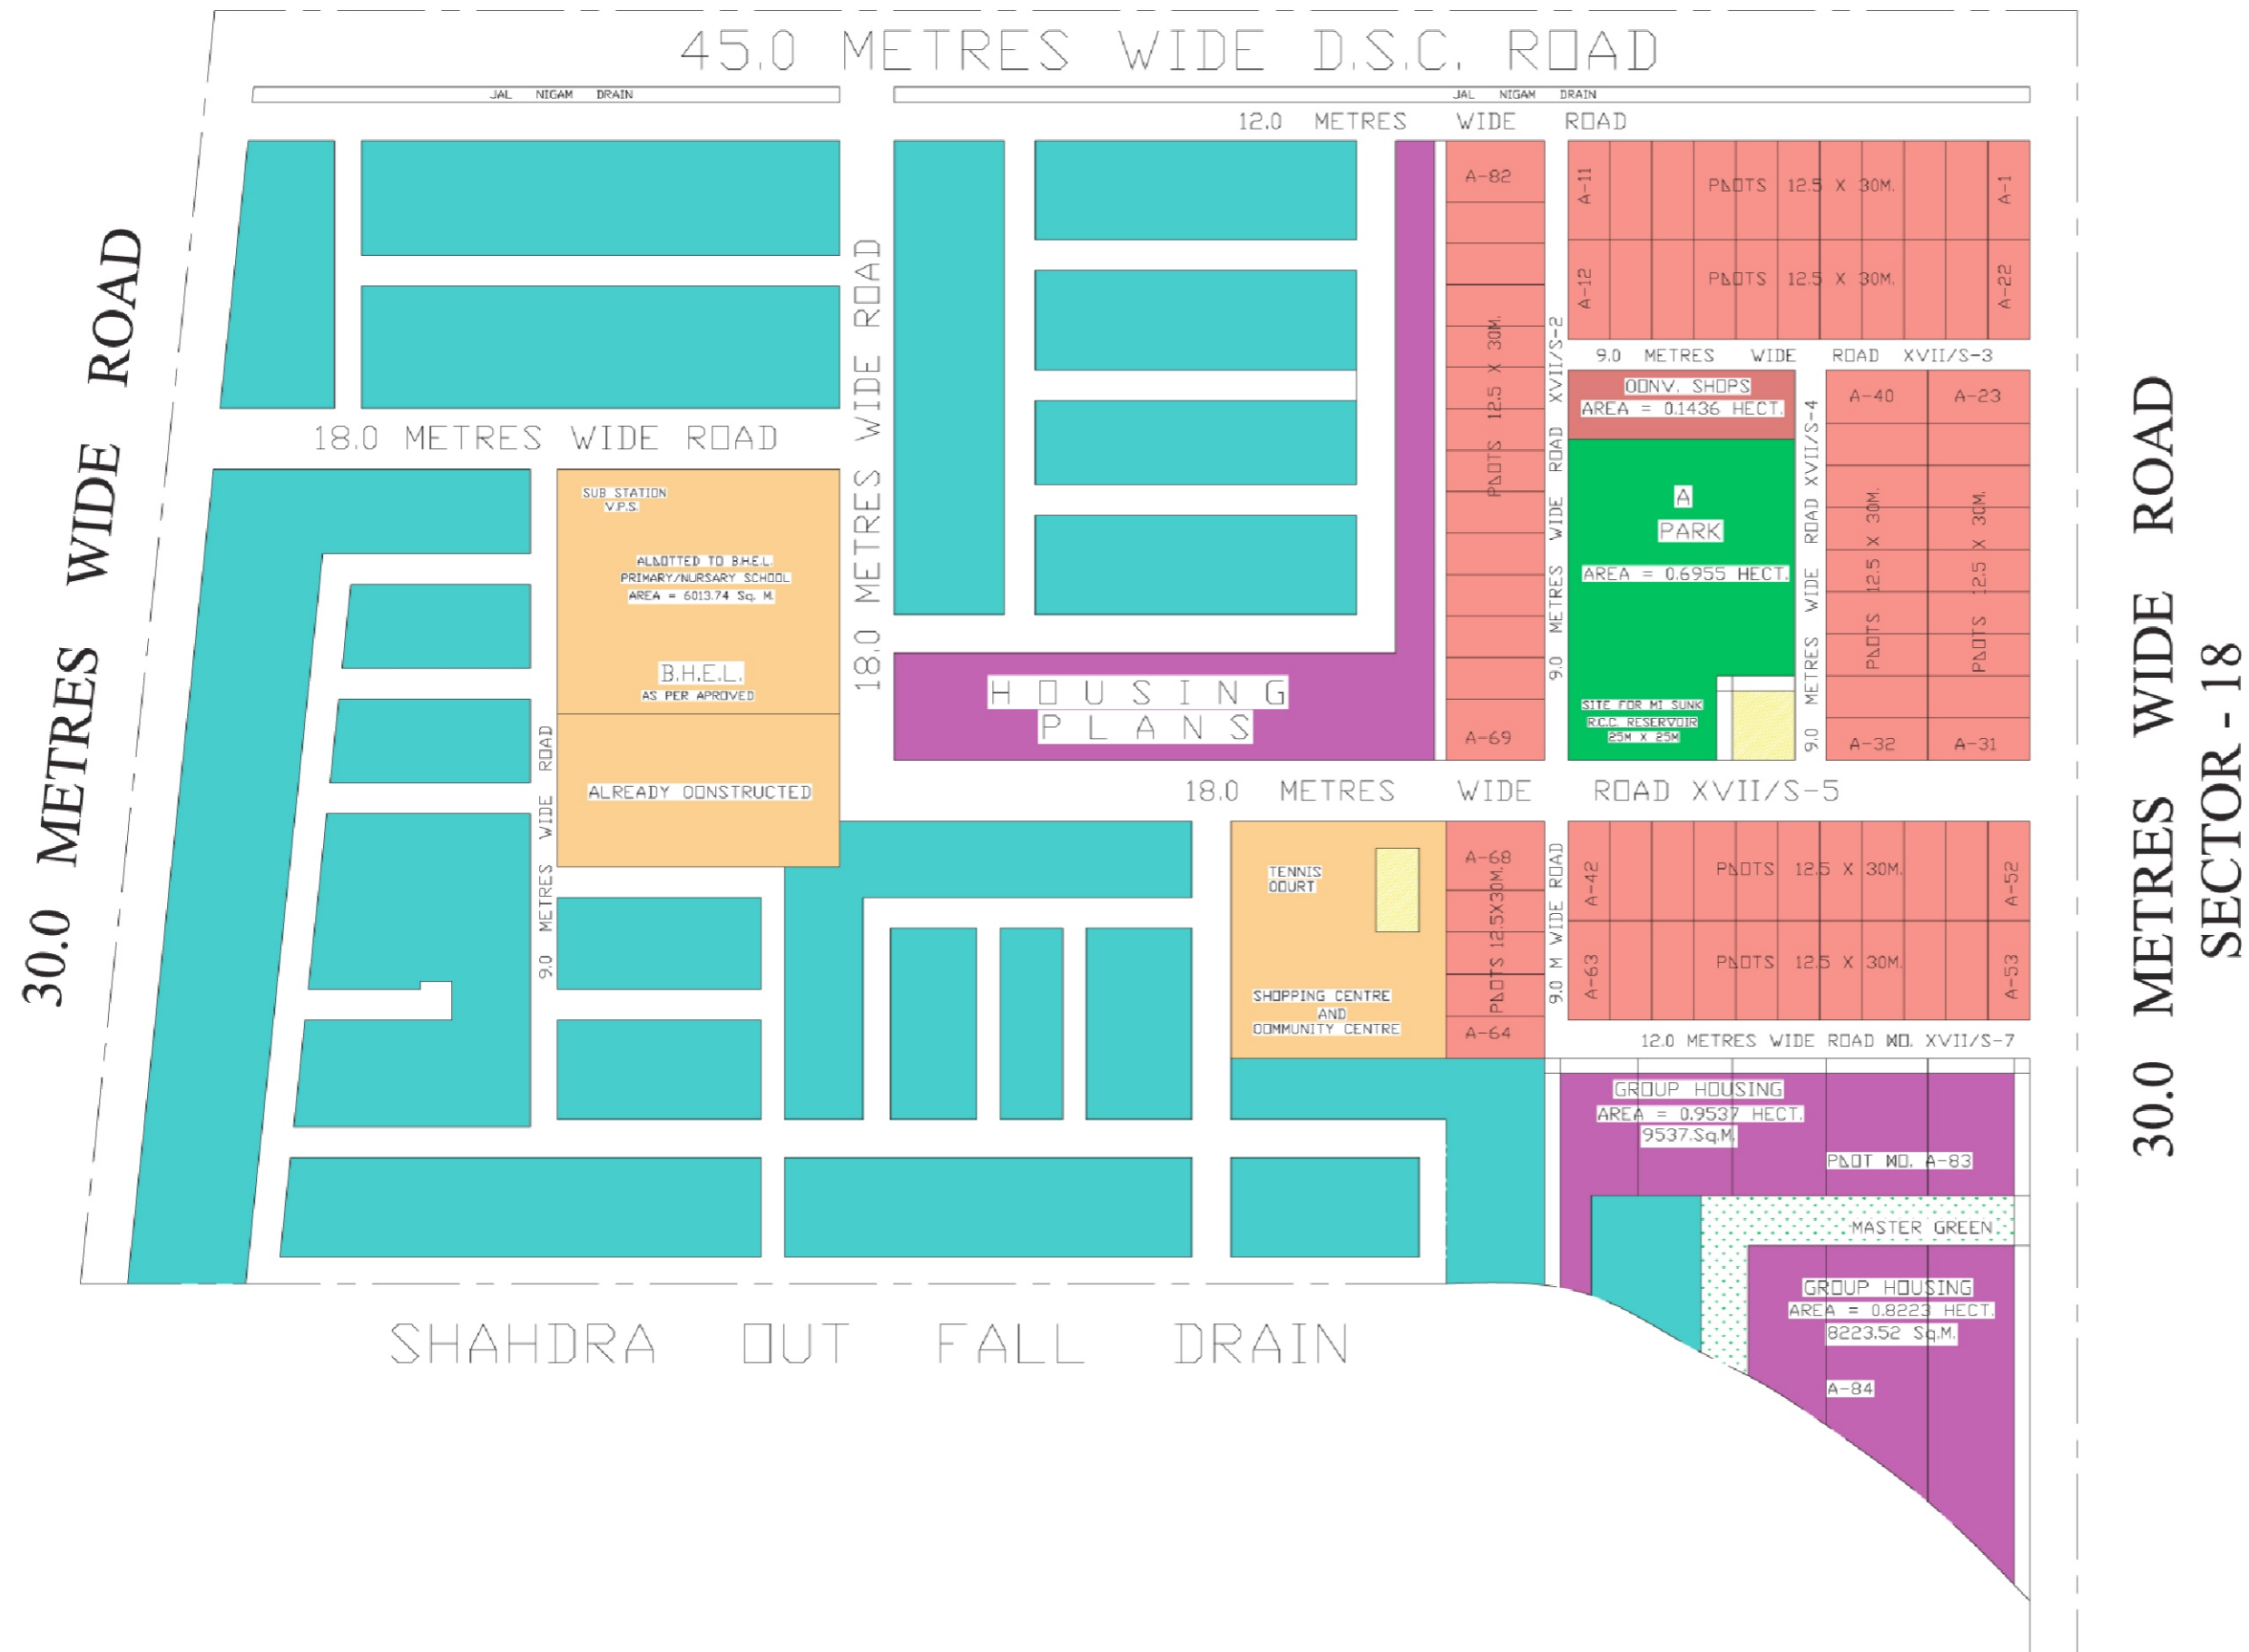

SECTOR - 19

30.0 METRES WIDE ROAD
 30.0 METRES WIDE ROAD
 SECTOR - 18

G-129, Neelkanth Plaza, Alpha Commercial Belt, Greater Noida
 Telefax : 0120 - 4242135, 9310730955, 9811547684, 9540025355
 E-mail : shorttime2010@gmail.com

NOIDA

LAY-OUT PLAN OF
 SECTOR 17, NOIDA

	Drawing No.
	DATE
	SCALE - NTS
	CHECKED BY

DRAWN BY :