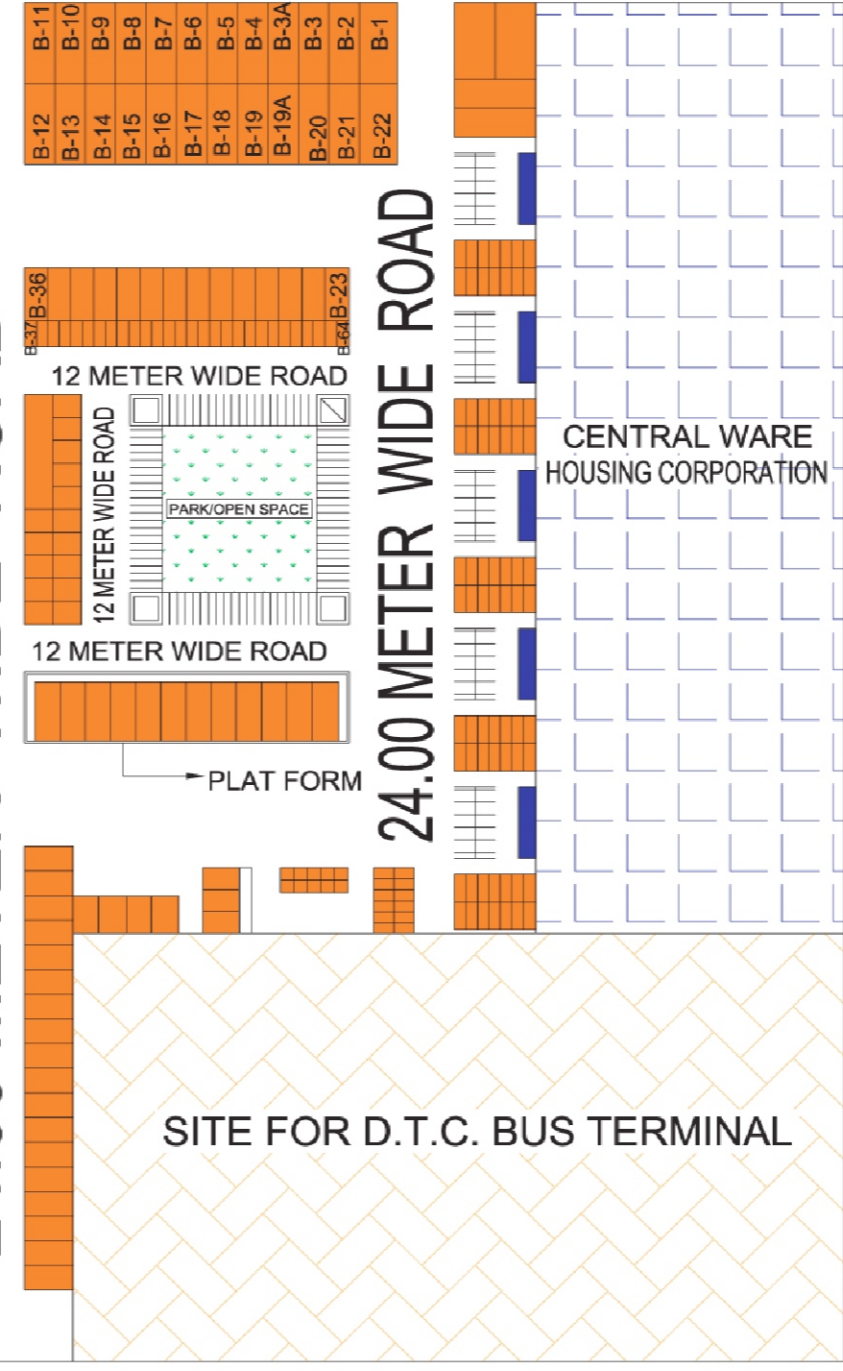

SECTOR - 3

45.00 METER WIDE D.S.C ROAD

SECTOR-15

30.00 METER WIDE ROAD

12 METER WIDE ROAD NO. XVI/S-2

SECTOR-17

SHAHADRA OUT FALL DRAIN

Short Time Printographics
A Digital Print Shop

G-129, Neelkanth Plaza, Alpha Commercial Belt, Greater Noida
Telefax : 0120 - 4242135, 9310730955, 9811547684, 9540025355
E-mail : shorttime2010@gmail.com

NOIDA

LAY OUT PLAN OF SECTOR-16

DATE:
SCALE :- NTS