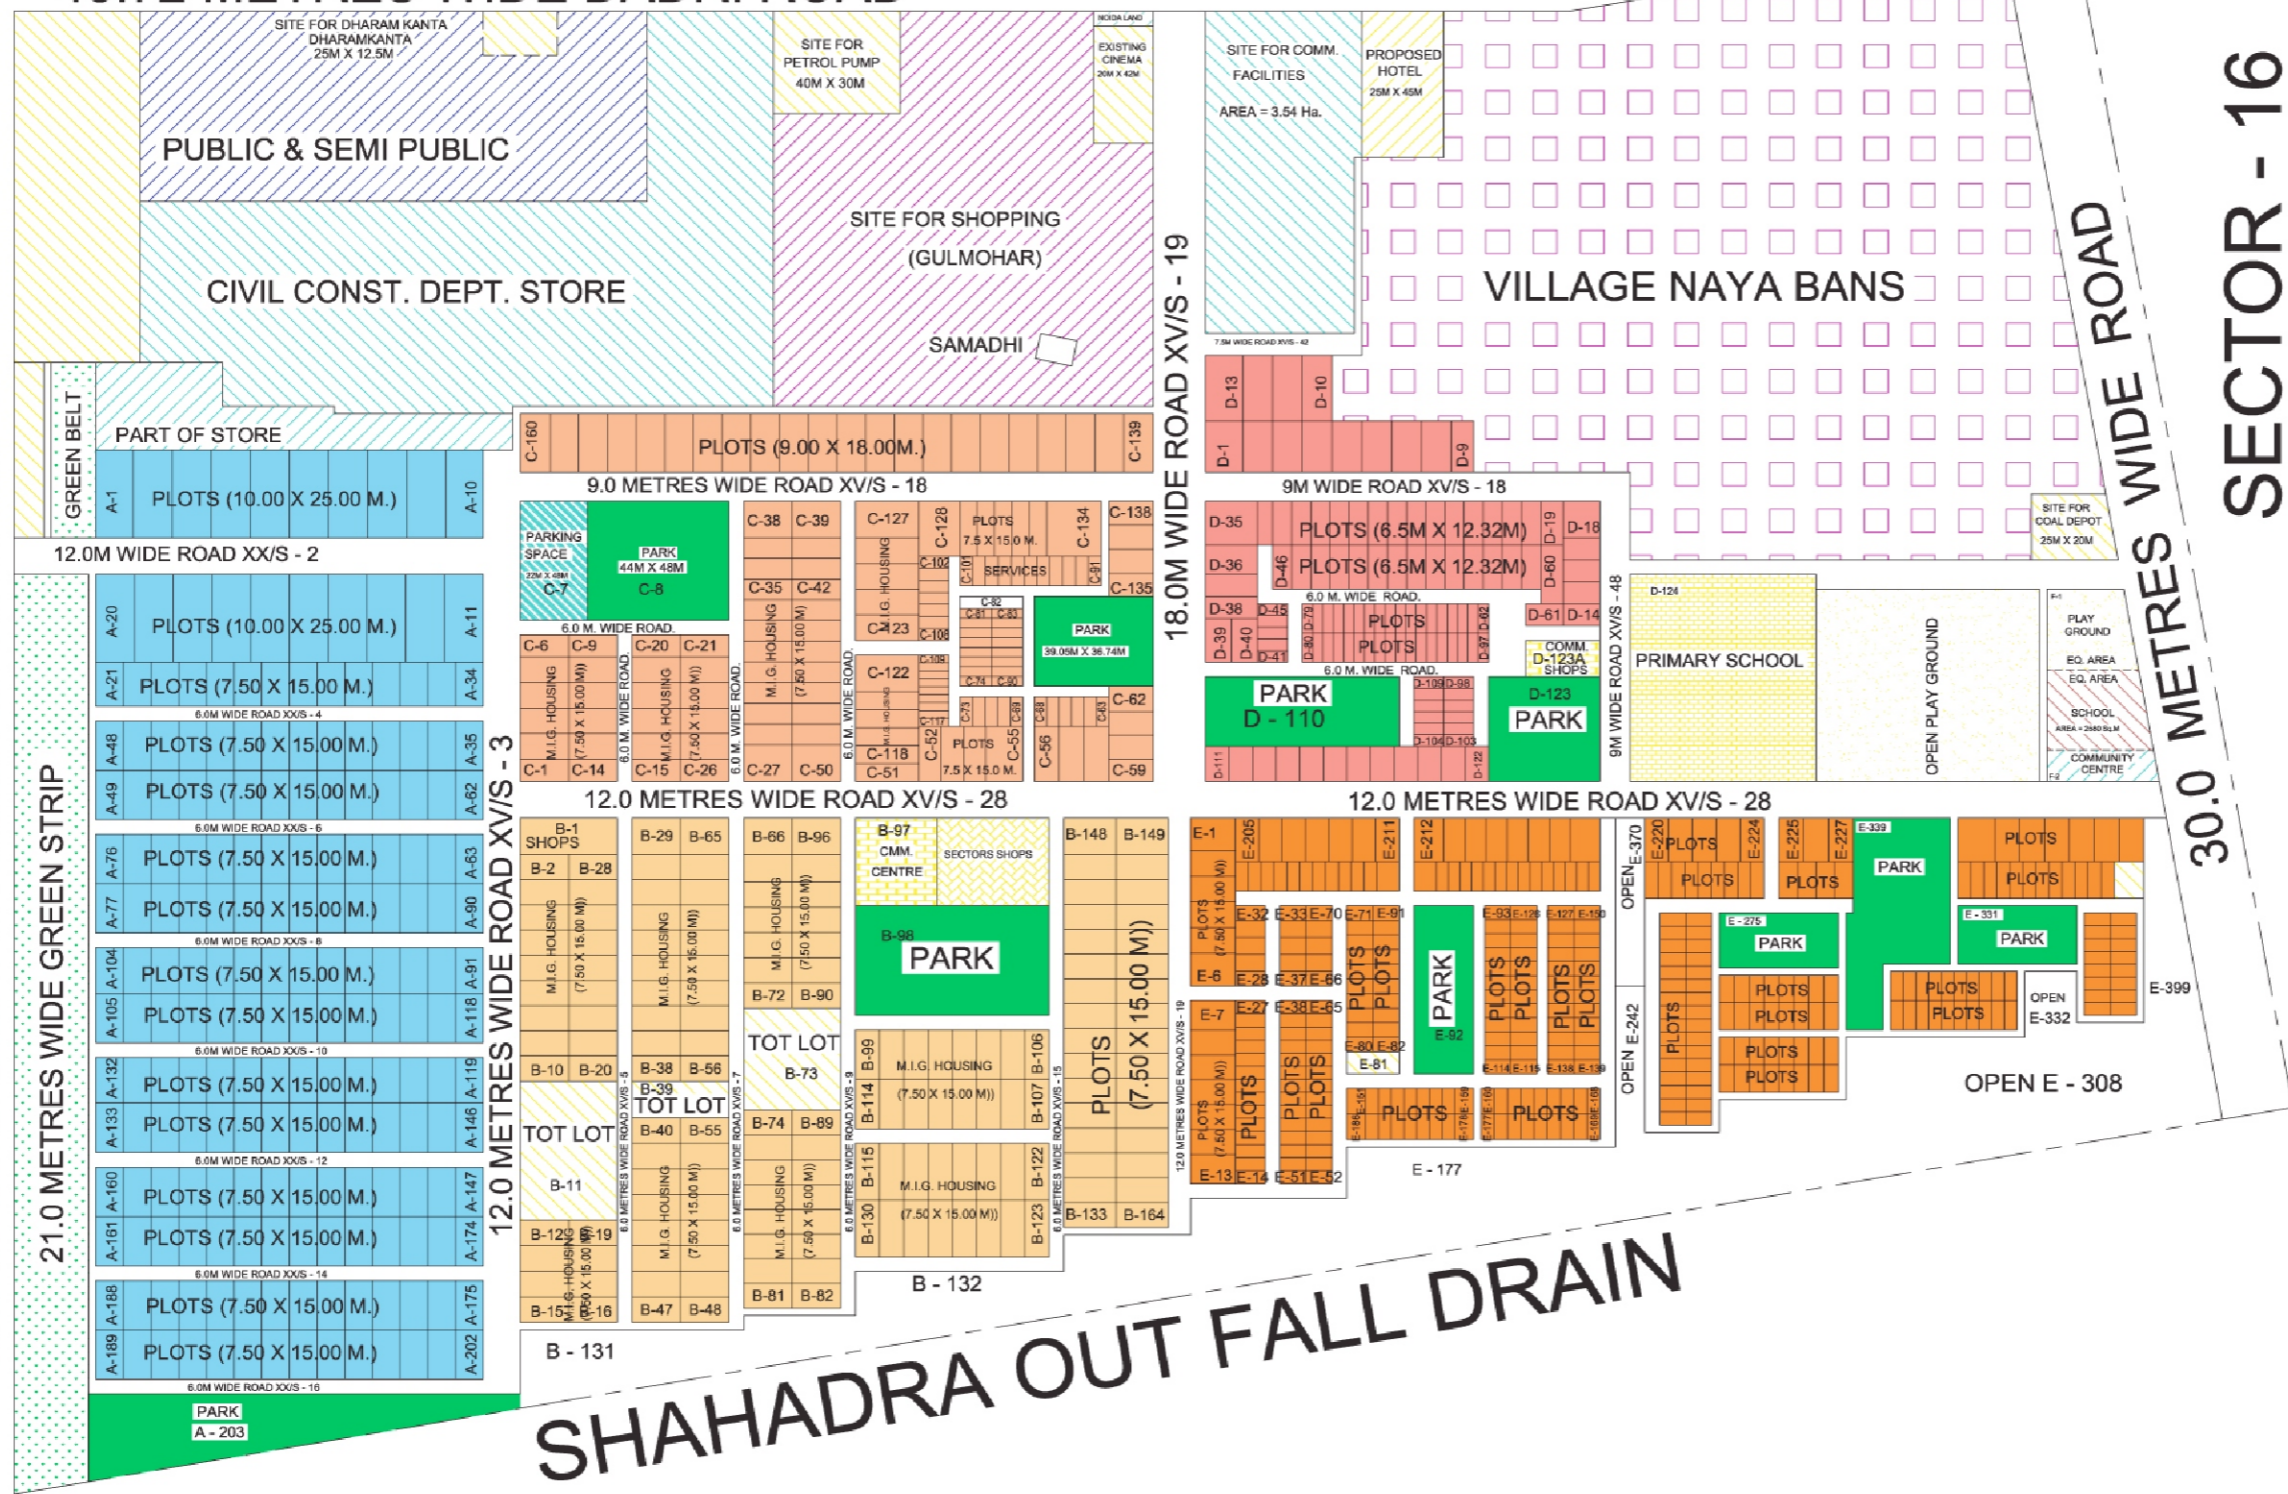

SECTOR - 2

SECTOR - 14
45.0 METRES WIDE EXTENSION OF ROAD NO. - 2

SECTOR - 16
30.0 METRES WIDE ROAD

45.72 METRES WIDE DADRI ROAD

SHAHADRA OUT FALL DRAIN

Short Time Printographics
 A Digital Print Shop

G-129, Neelkanth Plaza, Alpha Commercial Belt, Greater Noida
 Telefax : 0120 - 4242135, 9310730955, 9811547684, 9540025355
 E-mail : shorttime2010@gmail.com

NOIDA

LAY-OUT PLAN OF
SECTOR 15, NOIDA

Drawing No.
 DATE:
 SCALE : NTS
 CHECKED BY:

DRAWN BY: