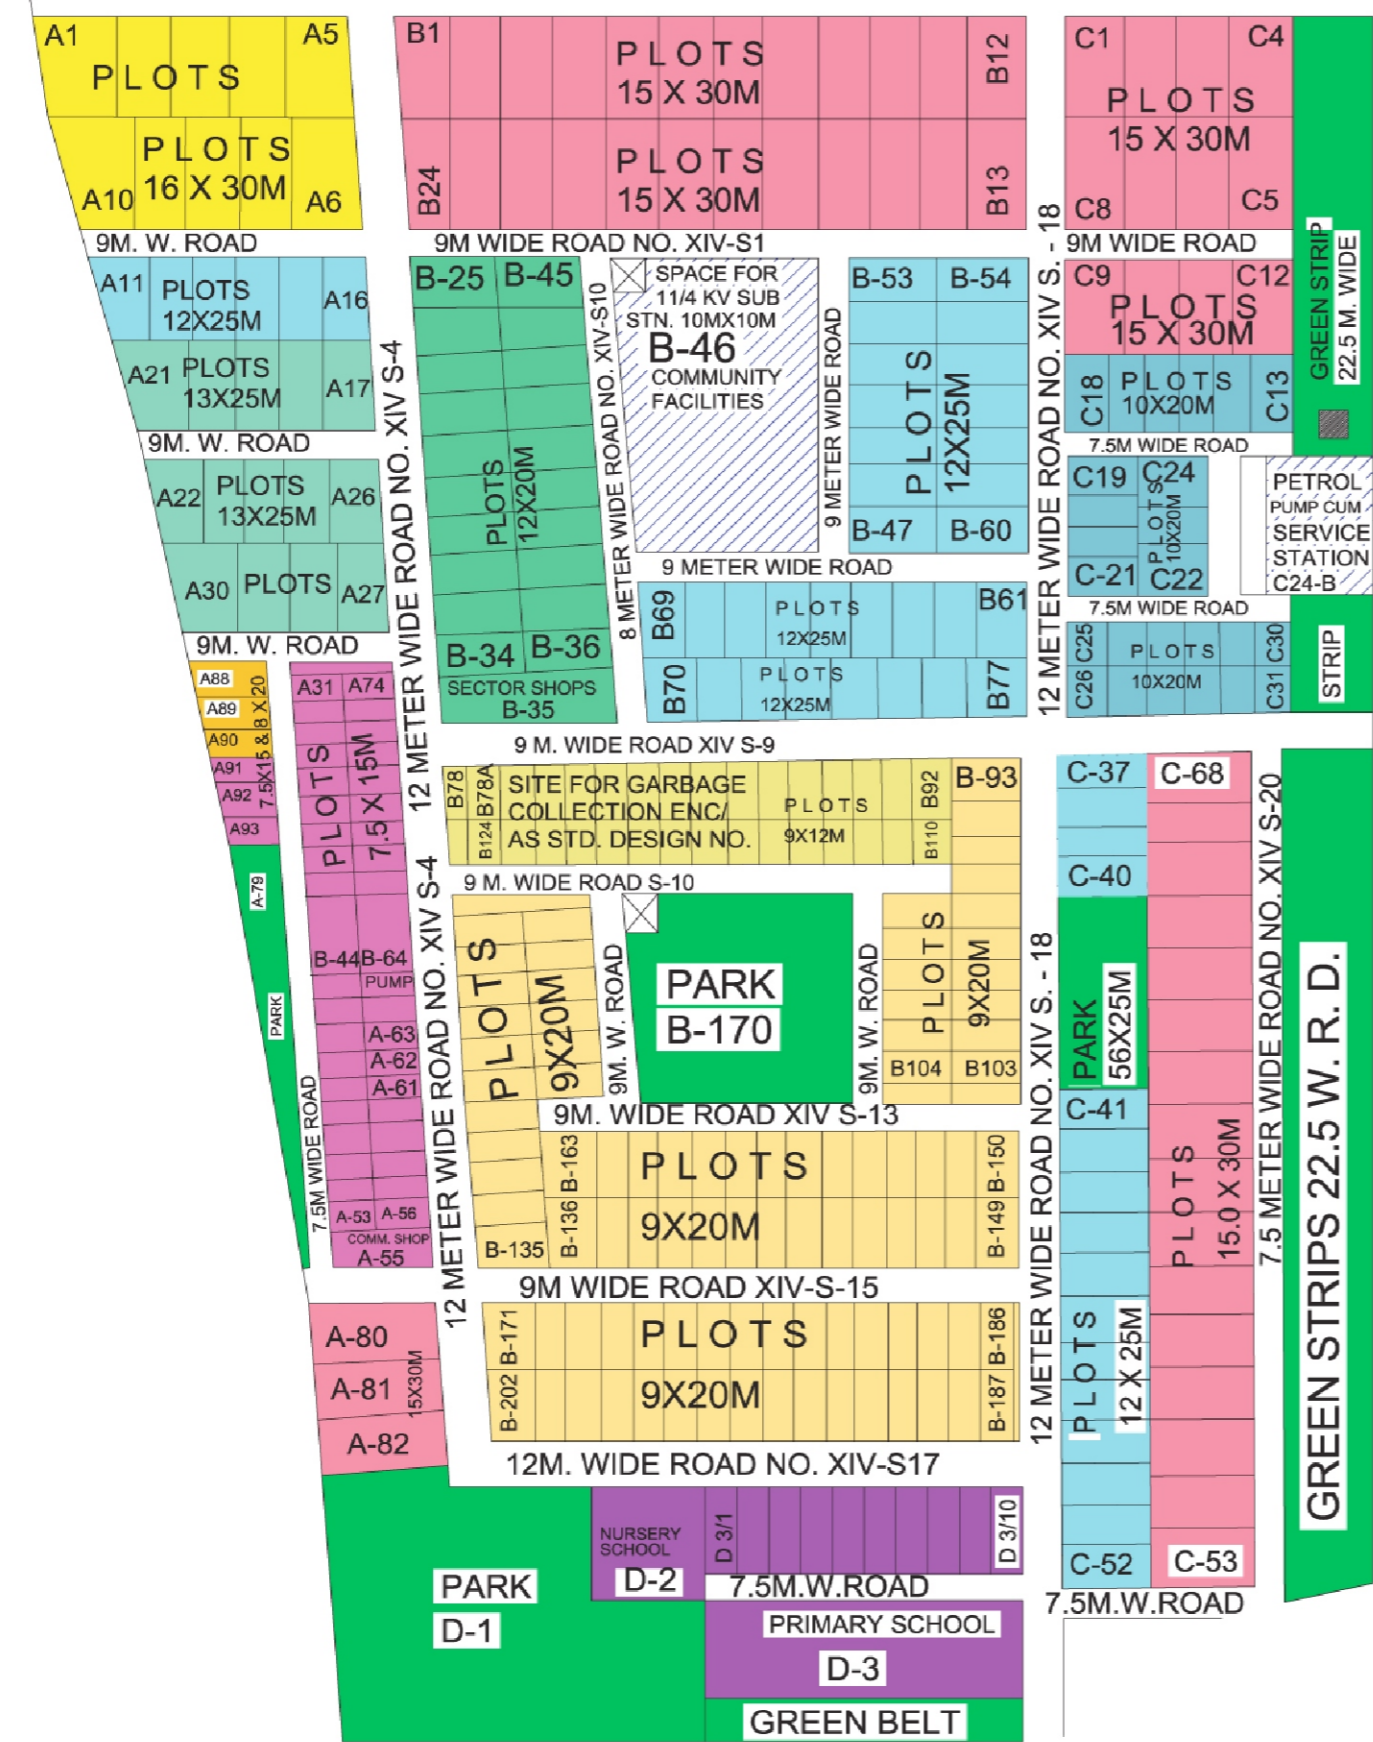

# SECTOR NO. - 1

## 45.0 METER WIDE D.S.C. ROAD

45 METER WIDE EXTENTION ROAD

# NOIDA

LAY-OUT PLAN OF  
 SECTOR-14, NOIDA

DRAWN BY :

Drawing No.

DATE :

SCALE :NTS

CHKD BY :