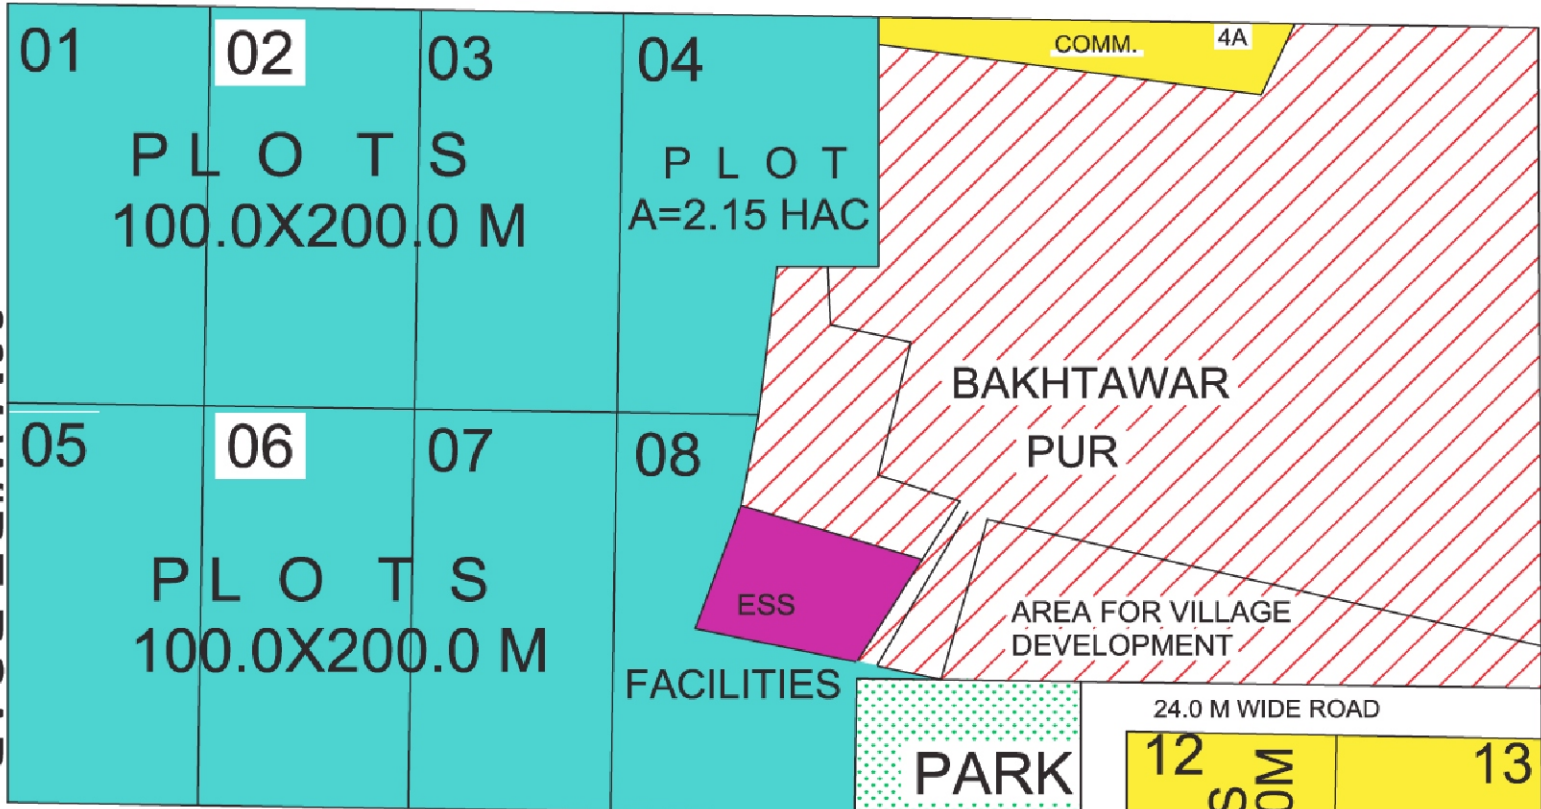

# GAUTAM BUDHA EXPRESS WAY

45.0 M W I D E R O A D

SECTOR 26

30M WIDE ROAD

45.0M WIDE ROAD

SECTOR-128

**Short Time Printographics**  
 A Digital Print Shop

G-129, Neelkanth Plaza, Alpha Commercial Belt, Greater Noida  
 Telefax: 0120 - 4242135, 9310730955, 9811547684, 9540025355  
 E-mail: shorttime2010@gmail.com

**NOIDA**

LAYOUT PLAN OF SECTOR- 127, NOIDA

NORTH