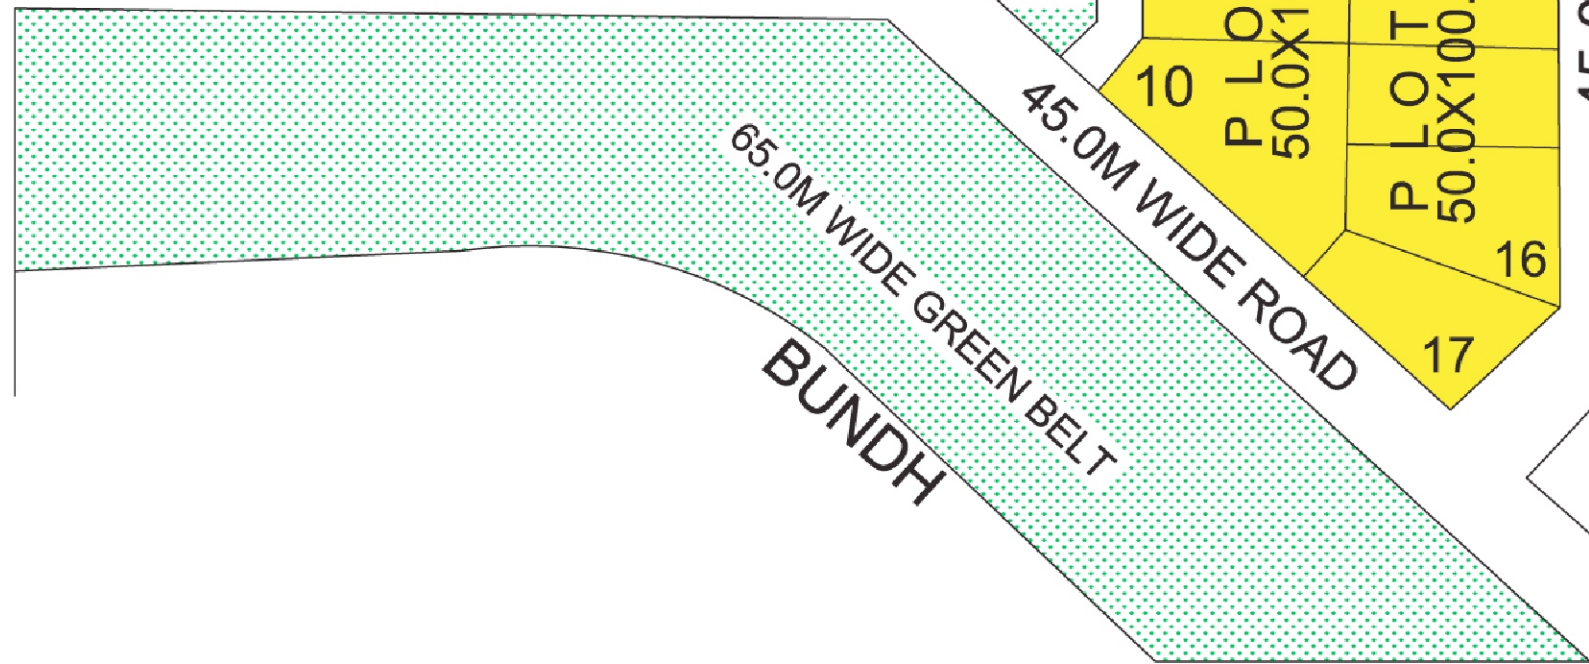

# GAUTAM BUDHA EXPRESS WAY

45.0 M W I D E R O A D

SECTOR 26

30M WIDE ROAD

45.0M WIDE ROAD

SECTOR-128

**Short Time Printographics**  
 A Digital Print Shop

G-129, Neelkanth Plaza, Alpha Commercial Belt, Greater Noida  
 Telefax: 0120 - 4242135, 9310730955, 9811547684, 9540025355  
 E-mail: shorttime2010@gmail.com

**NOIDA**

LAYOUT PLAN OF SECTOR- 127, NOIDA

NORTH