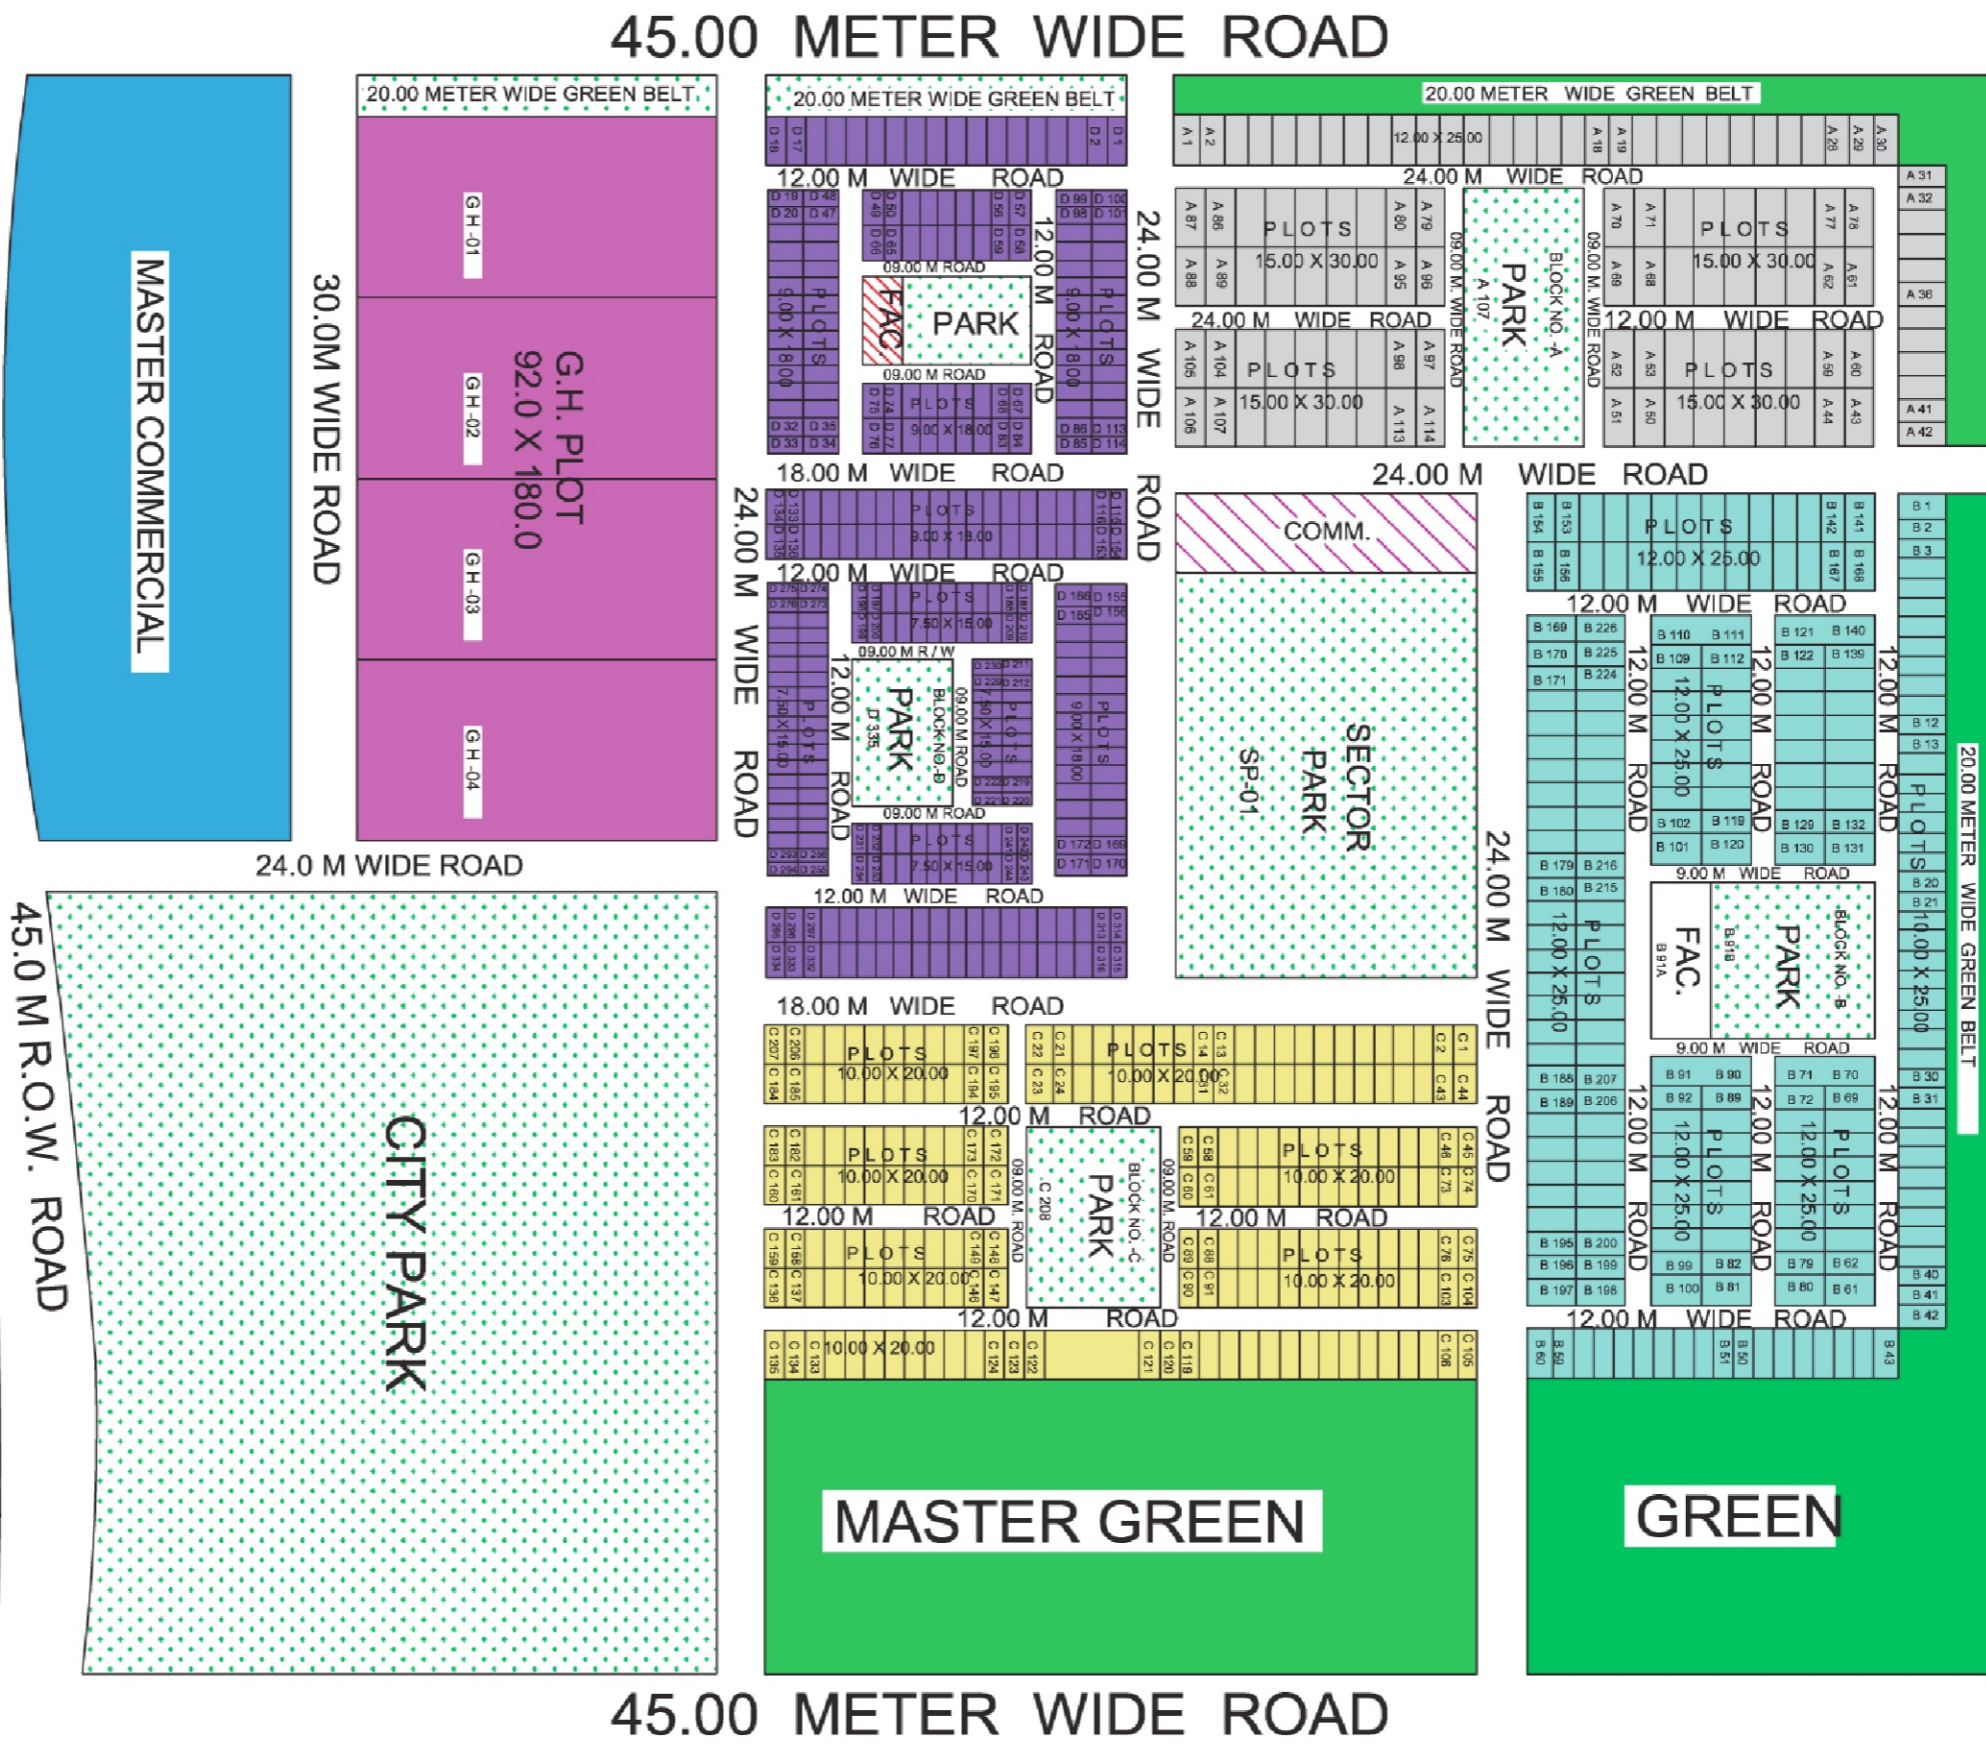

SECTOR- 105

SECTOR- 105

45.00 METER WIDE ROAD

TO SEC-93

37.0M WIDE ROAD GREEN BELT
 75.00 METER WIDE EXPRESS - WAY
 37.0M WIDE ROAD GREEN BELT

NOIDA
 LAY-OUT PLAN OF
 SECTOR 108, NOIDA

Short Time Printographics
 A Digital Print Shop
 G-129, Neelkanth Plaza, Alpha Commercial Belt, Greater Noida
 Tel: 0120-4242153, 9310730955, 9811547684, 9540025355
 E-mail: shorttime2010@gmail.com