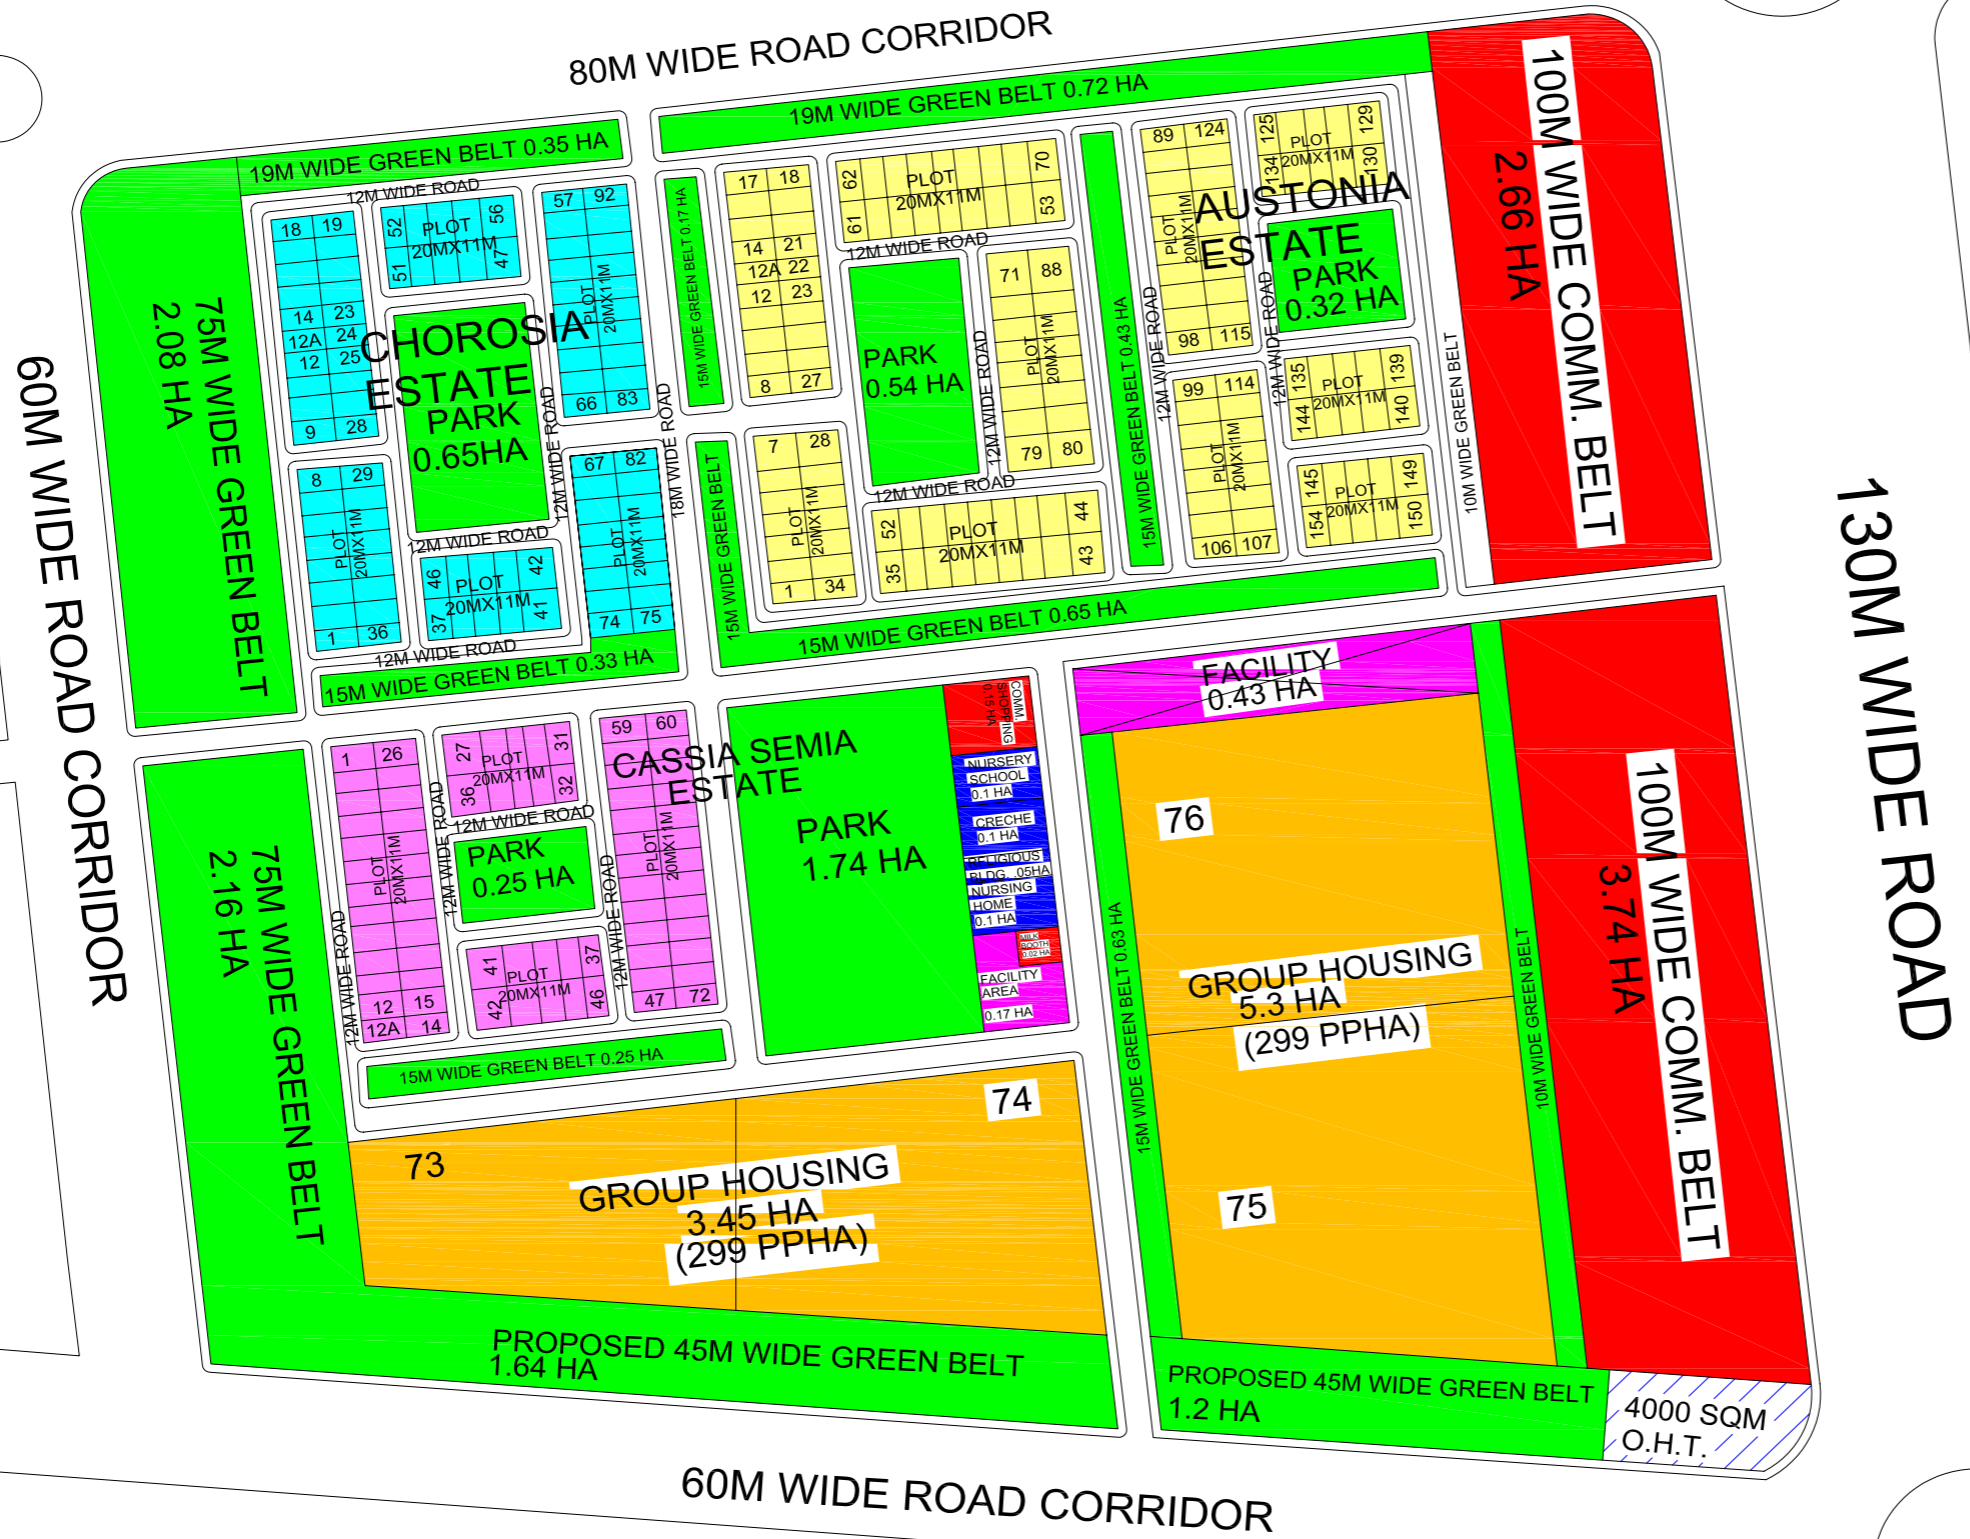

SIGMA I

SIGMA II

SIGMA III

LEGENDS:-

BLOCK	PLOT SIZE	COLOR
AUSTONIA	20MX11M=220SQM	Yellow
CASSIA SEMIA	20MX11M=220SQM	Pink
CHOROSIA	20MX11M=220SQM	Cyan

Short Time Printographics
A Digital Print Shop

G - 129, Neel Kanth Plaza, Alpha-1, Alpha Commercial Belt, Greater Noida,
Tele fax : 0120-4242135, 9310730955, 9811547684, 9540025355
Email : shorttime2010@gmail.com

GREATER NOIDA

LAY-OUT PLAN OF
SIGMA-IV