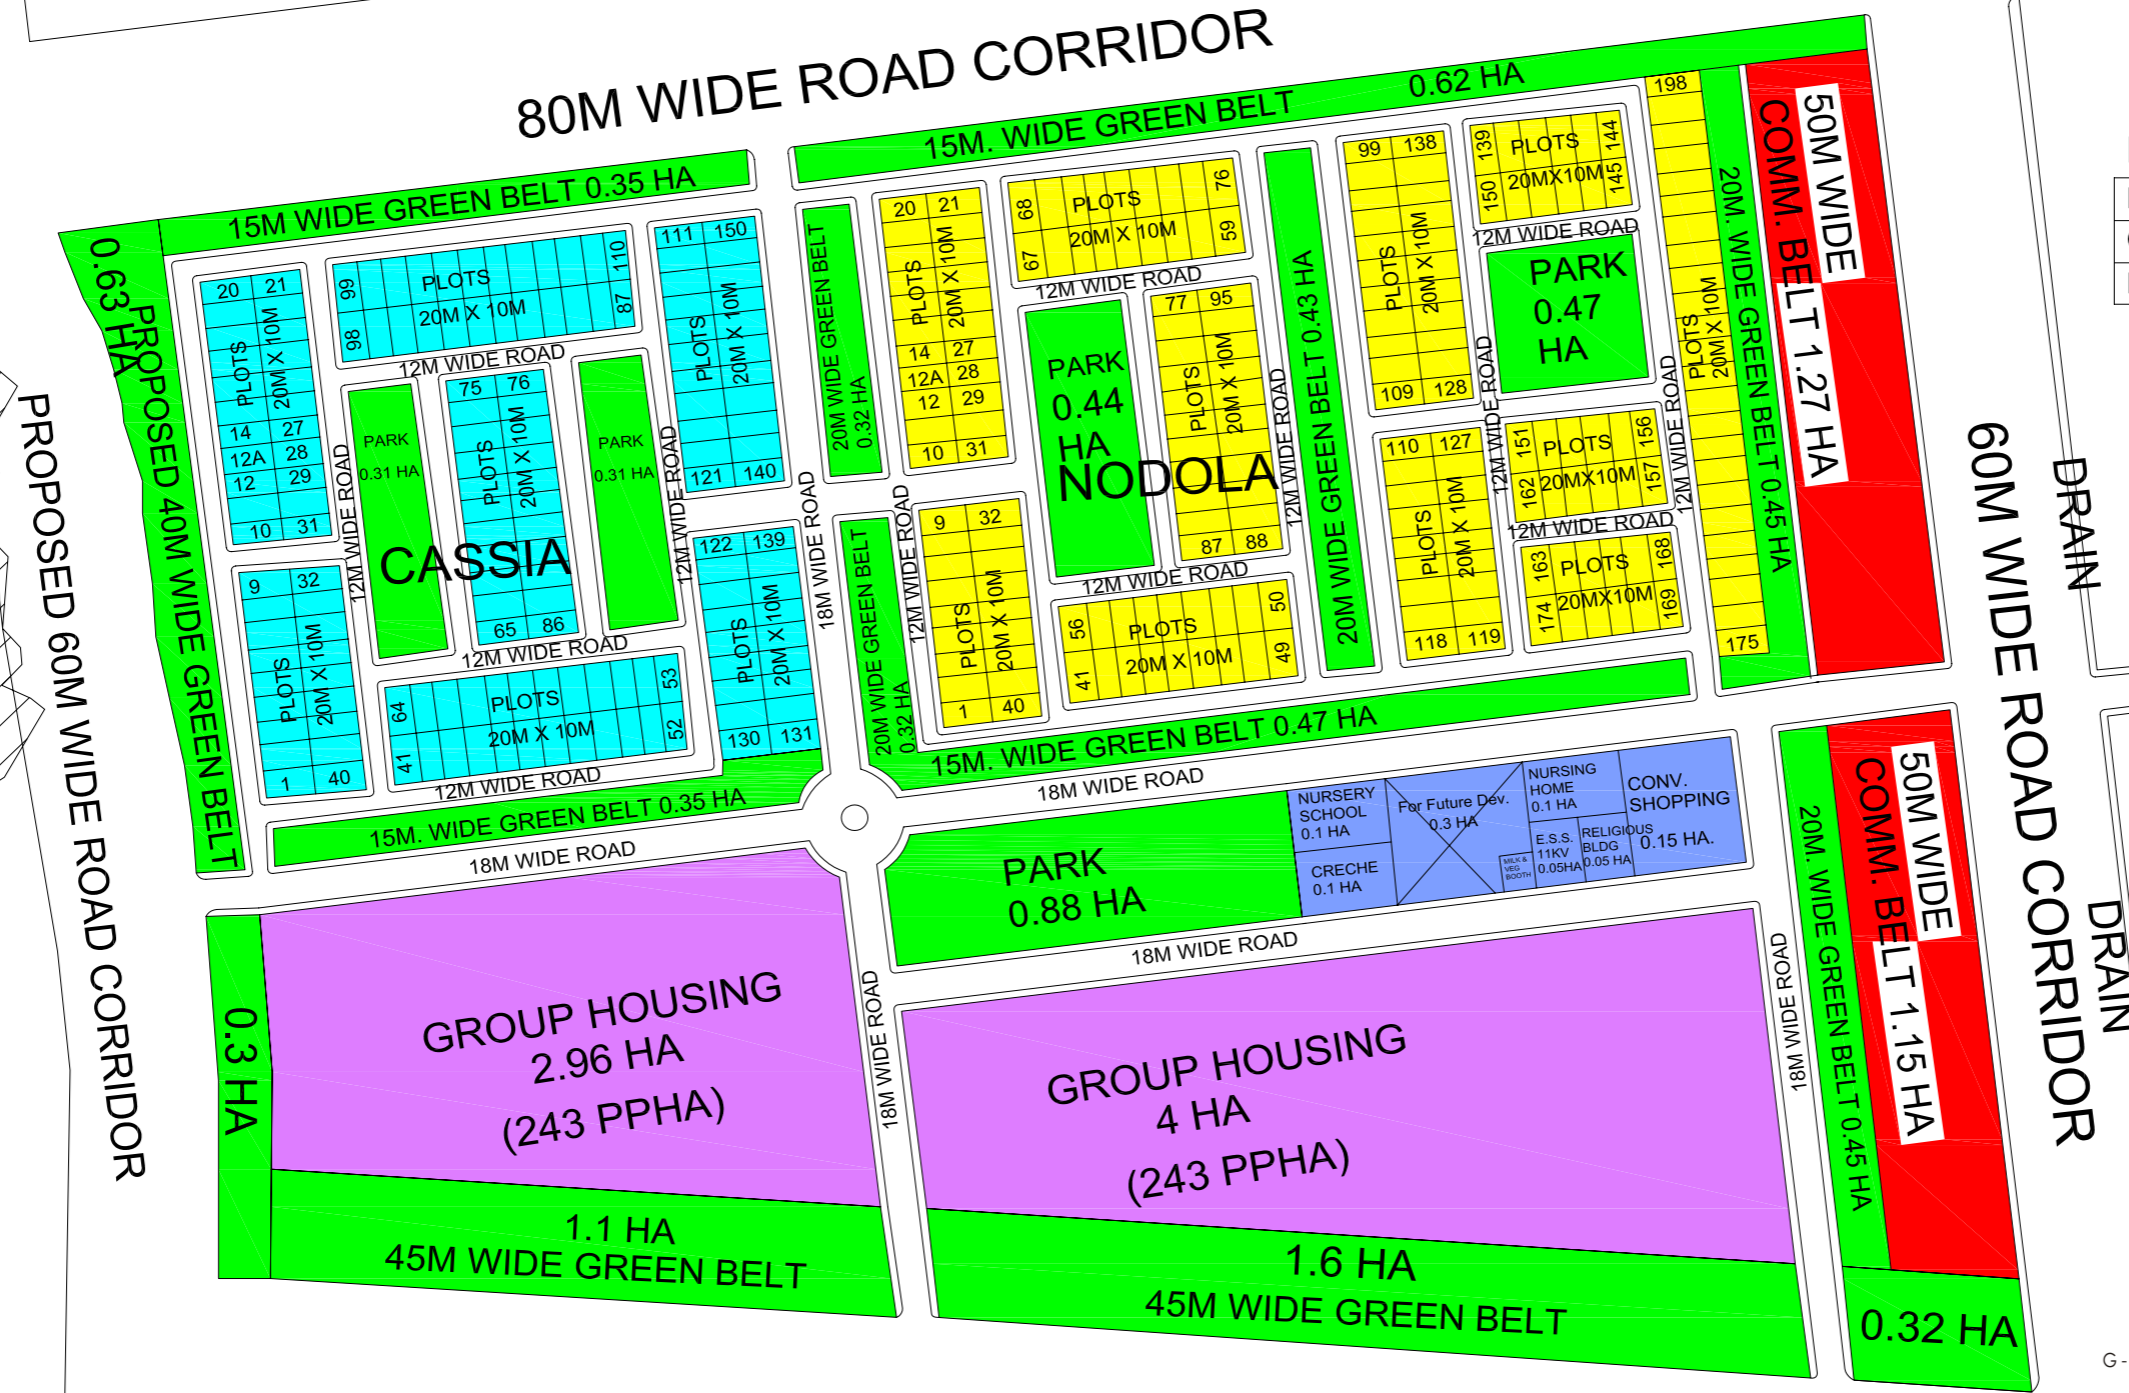

TOTAL NO. OF PLOTS = 348

LEGENDS:-

| BLOCK | PLOT SIZE | COLOR |
|--------|----------------|-------|
| CASIA | 20MX10M=220SQM | |
| NODOLA | 20MX10M=220SQM | |

(NATAN KI MADHIYA)
KASNA

K O T S C A P E

Short Time Printographics
A Digital Print Shop
G - 129, Neel Kanth Plaza, Alpha-1, Alpha Commercial Belt, Greater Noida.
Tele fax : 0120-4242135, 9310730955, 9811547684, 9540025355
Email : shorttime2010@gmail.com

GREATER NOIDA

LAY-OUT PLAN OF
SIGMA-III