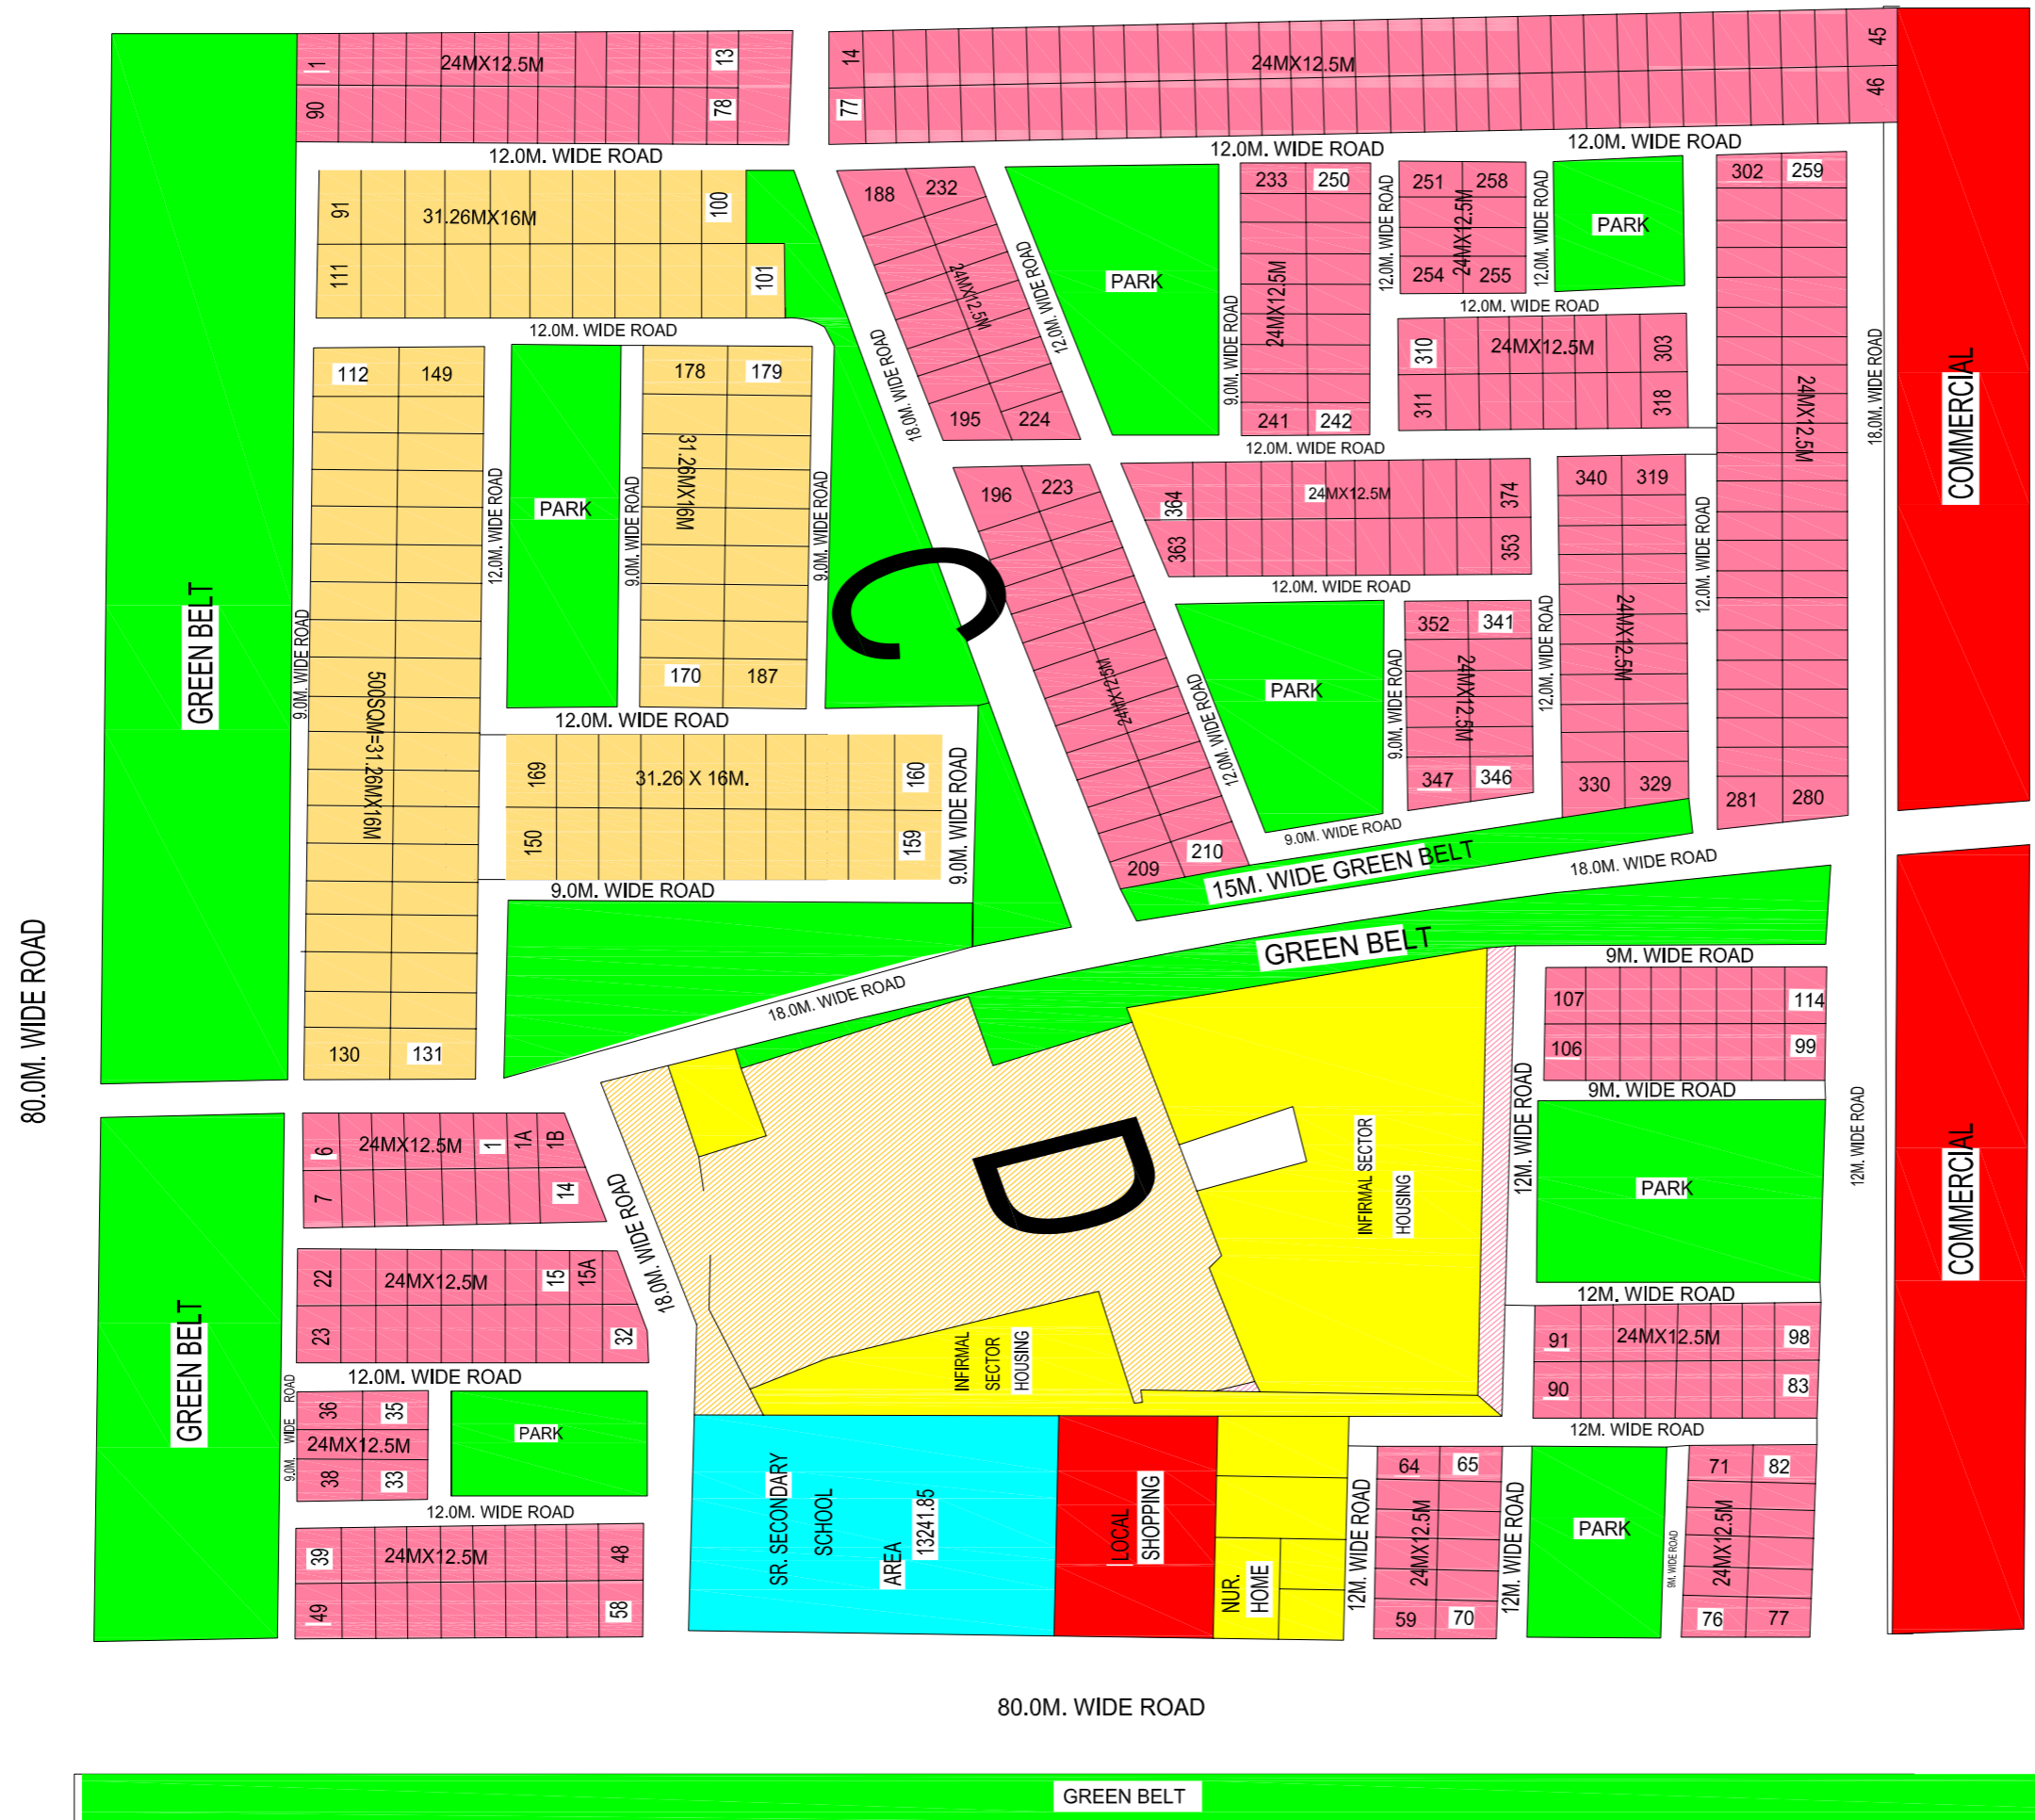

SECTOR-37 (RHO-2, RI SCHEME)

SECTOR-42 (SIGMA-1)

LEGEND

	24MX12.5M	97
	31.26MX16M	488

Short Time Printographics
A Digital Print Shop

G - 129, Neel Kanth Plaza, Alpha-1, Alpha Commercial Belt, Greater Noida,
 Tele fax : 0120-4242135, 9310730955, 9811547684, 9540025355
 Email : shorttime2010@gmail.com

GREATER NOIDA

LAY-OUT PLAN OF
 SIGMA-II