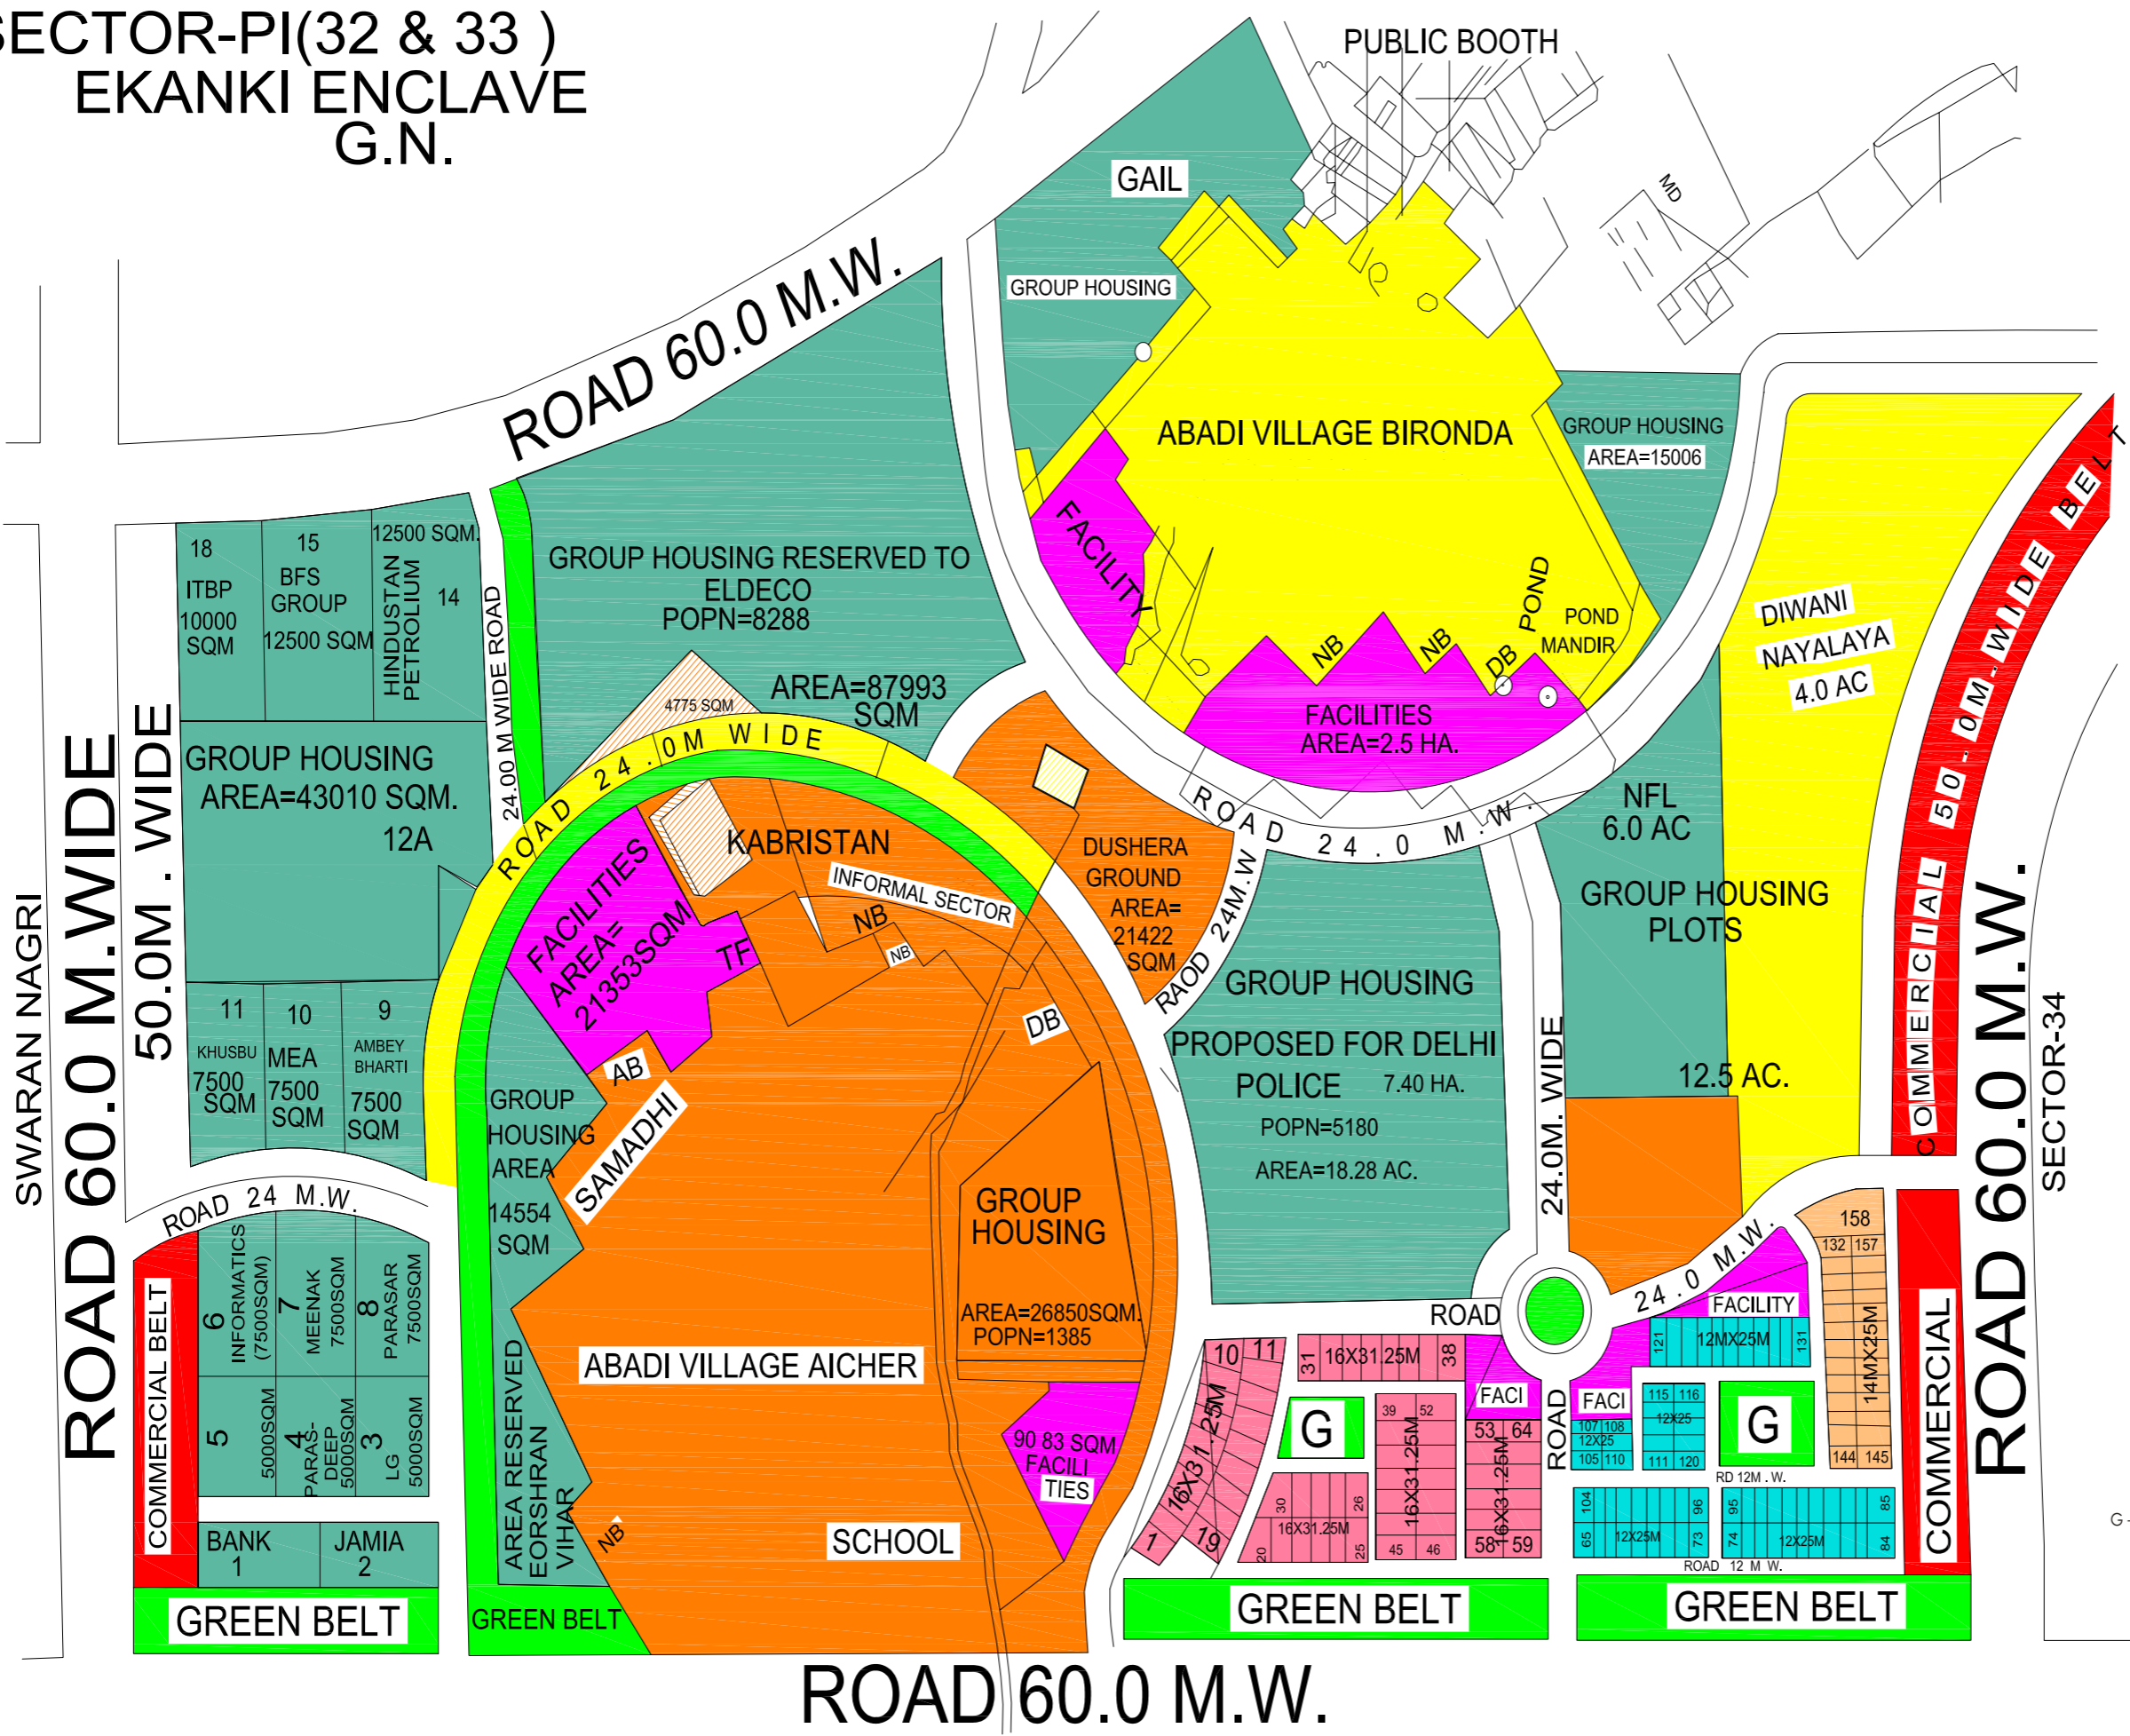

SECTOR-PI(32 & 33)
EKANKI ENCLAVE
G.N.

LEGEND:

16X31.25M	
14X25M	
12X25M	

Short Time Printographics
A Digital Print Shop
G - 129, Neel Kanth Plaza, Alpha-1, Alpha Commercial Belt, Greater Noida.
Tele fax : 0120-4242135, 9310730955, 9811547684, 9540025355
Email : shorttime2010@gmail.com

GREATER NOIDA

LAY-OUT PLAN OF
SECTOR-PI

SECTOR-36

SECTOR-37